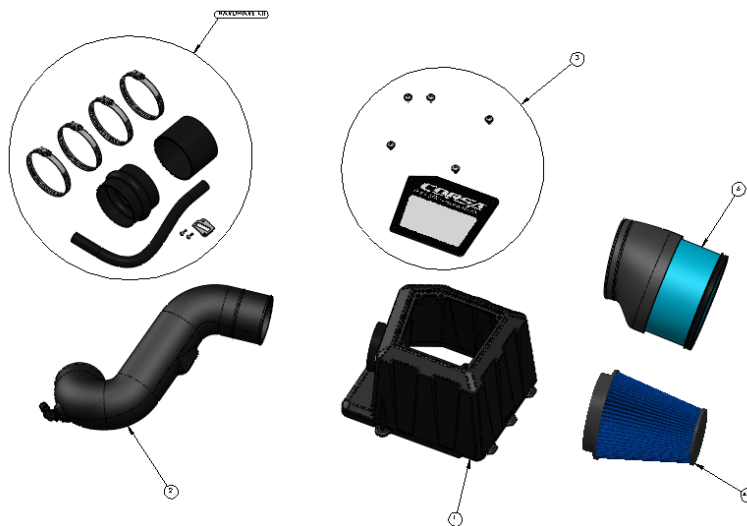

CHEVY SILVERADO 5.3L
GMC SIERRA 5.3L
 255-45953D Closed Box Air Intake

PREASSEMBLED MATERIALS

1. CORSA Air Box (412221)		2. CORSA Air Duct (441306)		3. CORSA Lid Assembly (652084)	
Filter Adapter (460641)	1	5/8" Elbow Fitting (59034143)	1	Lid Screw (5900)	5
6mm Bolt (59012210)	3	5/8" Grommet (59045103)	1	Rubber Washer (59045101)	5
Flat Washer (59020104)	3				
Lock Washer (59020114)	3				

FILTER OPTIONS

4. DryTech Dry Filter (5160)

HARDWARE KIT

#56 Clamp (52056)	1	#64 Clamp (52064)	3	Breather Hose (53005)	16.5 in
Ø4.0" Hump Hose (53206)	1	Ø4"XØ3.5" Reducer (53310)	1	MAF Gasket (5619754)	1
MAF Screw (59051214)	2				