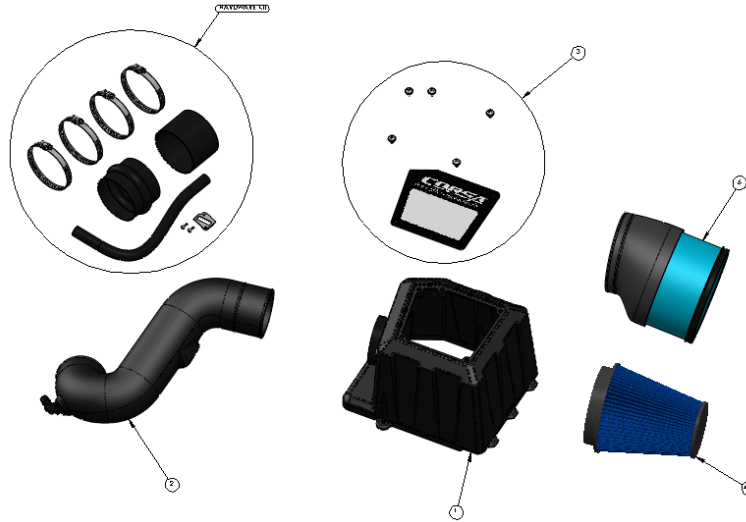

CHEVY SILVERADO 6.2L
 GMC SIERRA 6.2L
 GMC DENALI 6.2L

Closed Box Air Intake
 Part #: 45954

PREASSEMBLED MATERIALS

1. CORSA Air Box (412221)		2. CORSA Air Duct (441306)		3. CORSA Lid Assembly (652084)	
Filter Adapter (460641)	1	5/8" Elbow Fitting (59034143)	1	Lid Screw (5900)	5
6mm Bolt (59012210)	3	5/8" Grommet (59045103)	1	Rubber Washer (59045101)	5
Flat Washer (59020104)	3				
Lock Washer (59020114)	3				

FILTER

4. MaxFlow 5 Oiled Filter (5161)

HARDWARE KIT

Ø4.0" Hump Hose (53206)	1	#64 Clamp (52064)	3	Breather Hose (53005)	16.5 in
MAF Screw (59051214)	2	Ø4" Straight Sleeve (53109)	3 in	MAF Gasket (5619754)	1