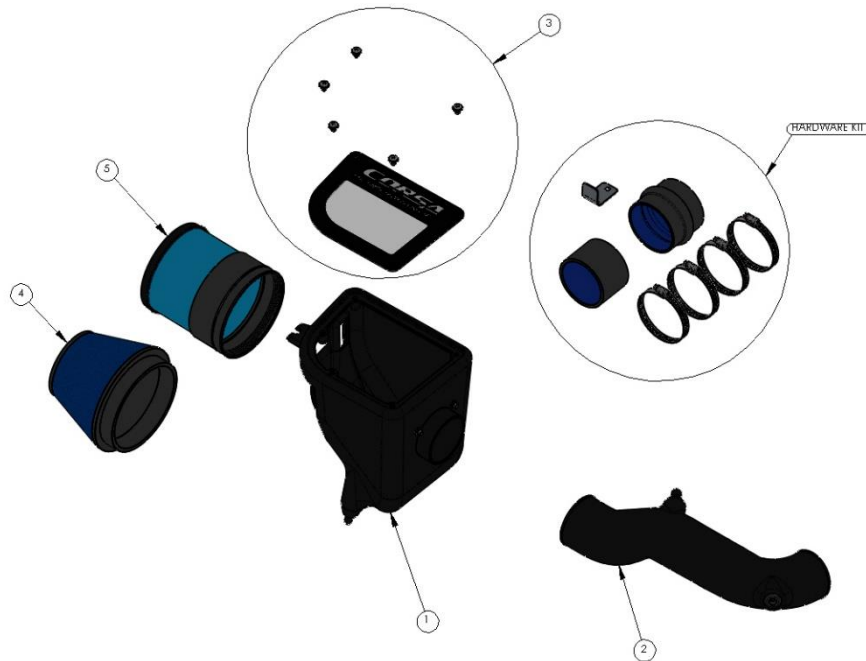

JEEP WRANGLER JL, GLADIATOR JT

Closed Box Air Intake

Part #: 47736

CORSA
PERFORMANCE

PREASSEMBLED MATERIALS

1. CORSA Air Box (412219)		2. CORSA Air Duct (441304)		3. CORSA Lid Assembly (652093)	
Filter Adapter (460635)	1	5/8" Quick Connect Fitting (59034138)	1	Lid Screw (5900)	5
Socket Head Screw (59051414)	3	1/2" Grommet (59045101)		Rubber Washer (59025122)	5
Flat Washer (59020109)	3				
Lock Washer (59020117)	3				

Filter Options

4. MaxFlow 5 Filter (5120)

HARDWARE KIT

#56 Clamp (52056)	4	Ø3.25" Straight Sleeve (53106)	2.5 in	Ø3.5" Hump Hose (53203)	1
Mounting Bracket (652061-240)	1				