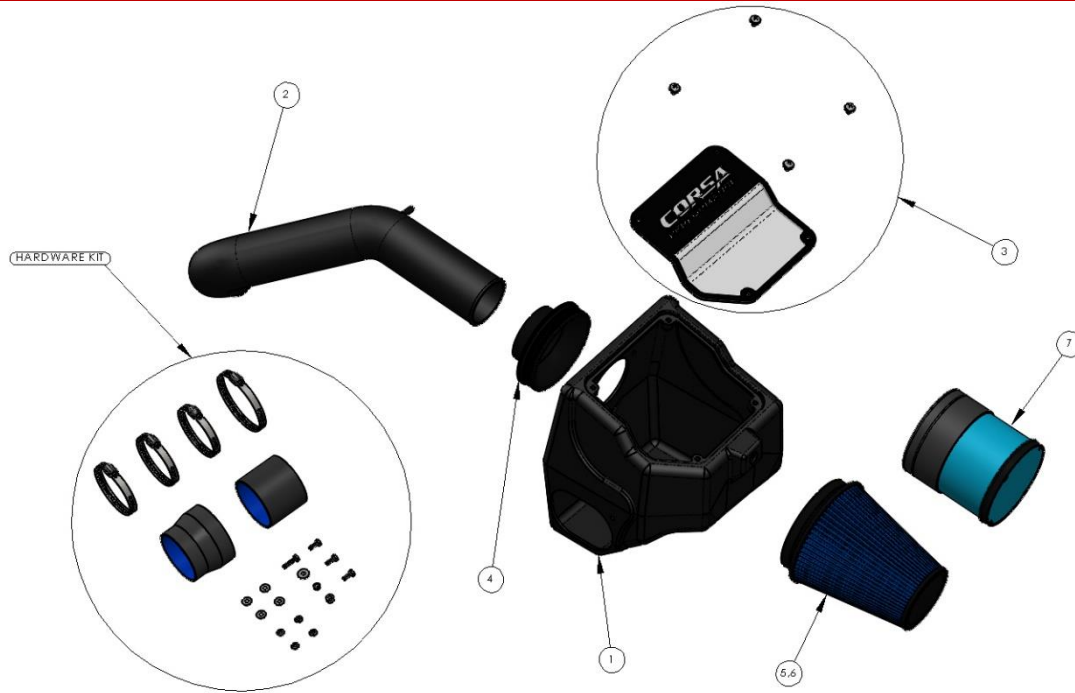

2015-2019 FORD F-150 5.0L

Closed Box Air Intake

Part #: 49950D

CORSA
PERFORMANCE

PREASSEMBLED MATERIALS

1. CORSA Air Box (412217)	2. CORSA Air Duct (441303)	3. CORSA Lid Assembly (652091)
4. Filter Adapter (460641)	Small Fitting (59034137) 1	Lid Screw (5900) 4
	Large Fitting (59034138) 1	Rubber Washer (59025122) 4

FILTER OPTIONS

5. DryTech Filter (5160)

HARDWARE KIT

#56 Clamp (52056) 3	#64 Clamp (52064) 1	Ø3.5" Silicone Straight Sleeve (53107) 2.5 in
Ø4.0" x Ø3.5" Silicone Reducer (53310) 1	6mm x 16mm Bolt (59012210) 3	6mm x 25mm Bolt (59012212) 1
.25" x .75" Flat Washer (59020101) 1	.25" x .63" Flat Washer (59020101) 4	.25" Lock Washer (59020114) 4
6mm Nut (59061210) 1	.25" Spacer (652007) 1	