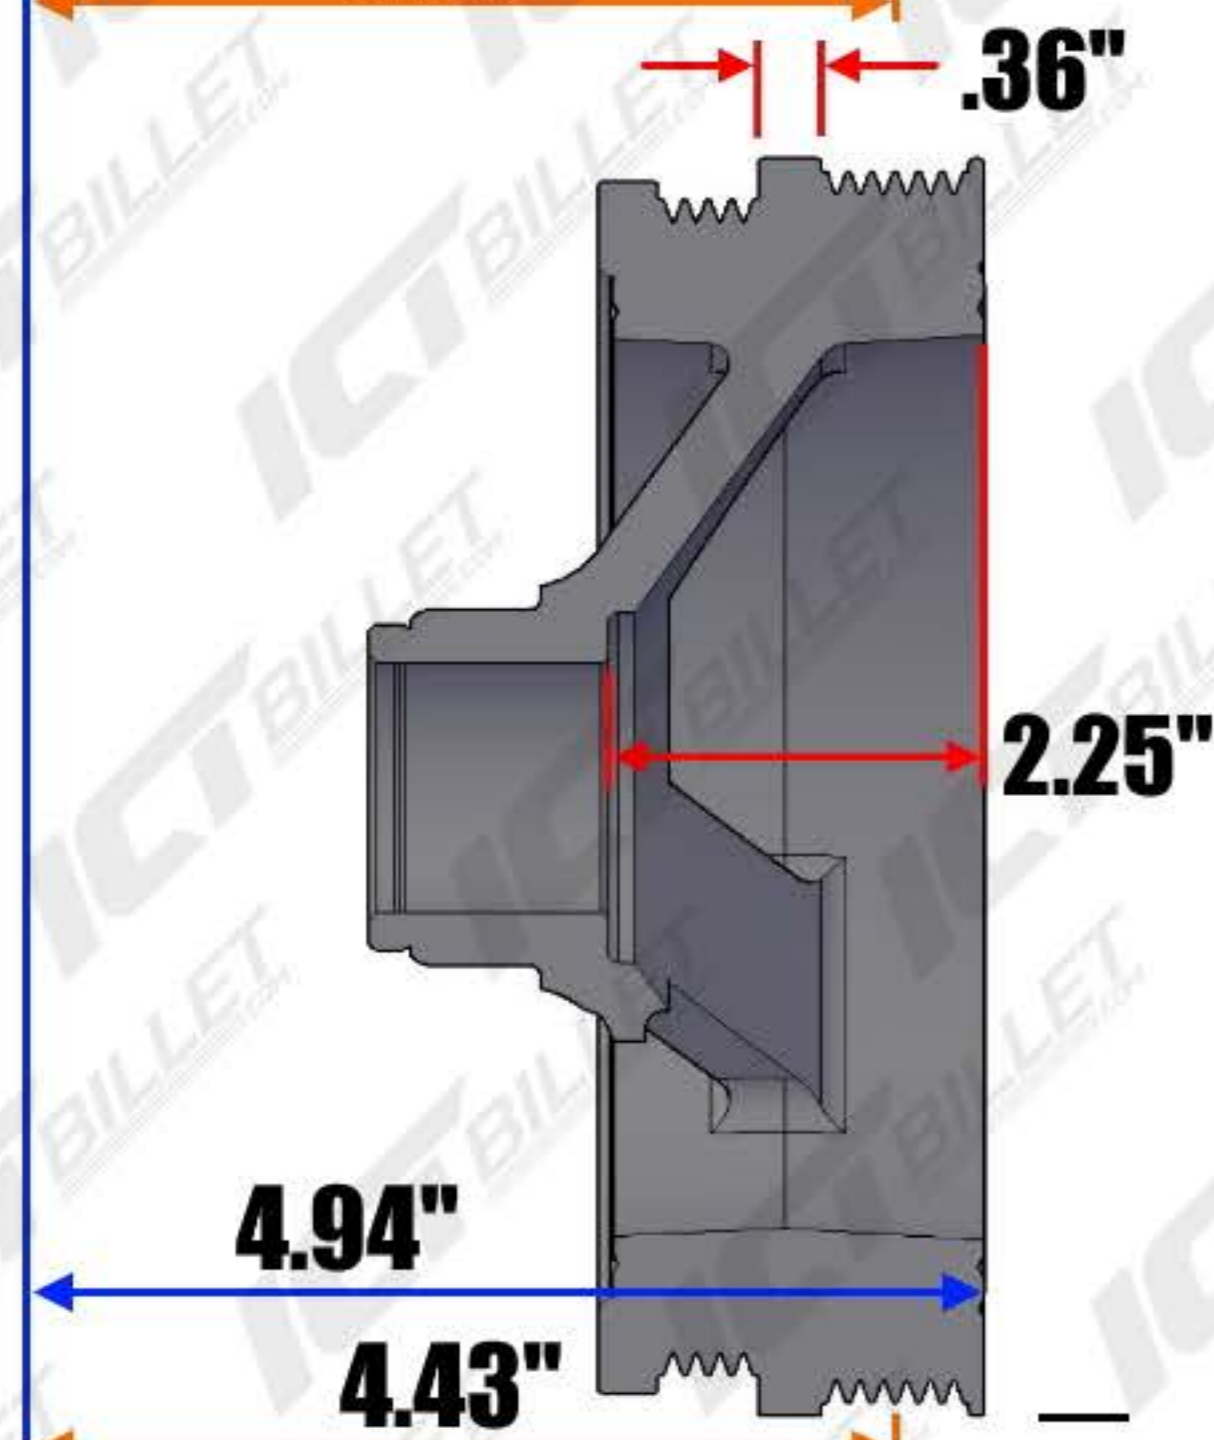

LS Crank Spacing Guide

Face
Of
Block

Part #'s Ending In
-1
Corvette/CTS-V/SS/G8

Part #'s Ending In
-2
98-02 Camaro/GTO

Part #'s Ending In
-3
Truck/SUV/2010-Up Camaro

551136 (-1, -2, -3) PASSENGER ALTERNATOR KIT

*All dimensions are with alternator in fully extended position