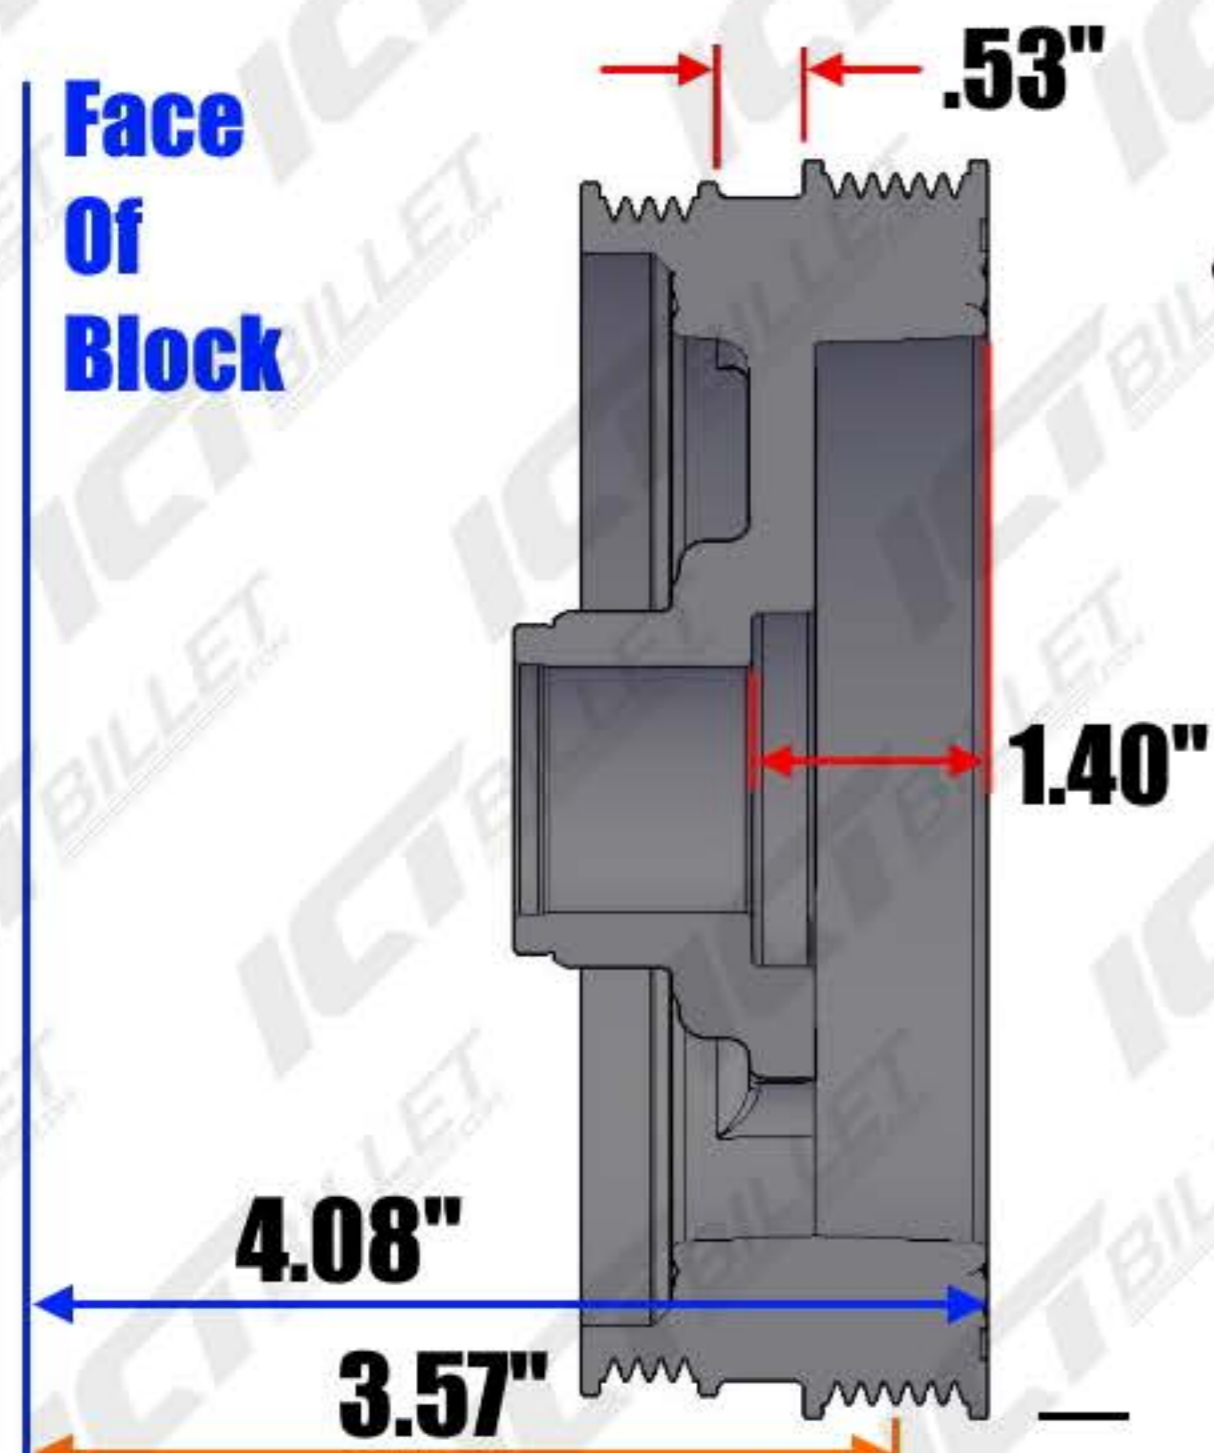

LS Crank Spacing Guide

Face
Of
Block

Part #'s Ending In
-1
Corvette/CTS-V/SS/G8

Part #'s Ending In
-2
98-02 Camaro/GTO

Part #'s Ending In
-3
Truck/SUV/2010-Up Camaro

551136 (-1, -2, -3) PASSENGER ALTERNATOR KIT

*All dimensions are with alternator in fully extended position