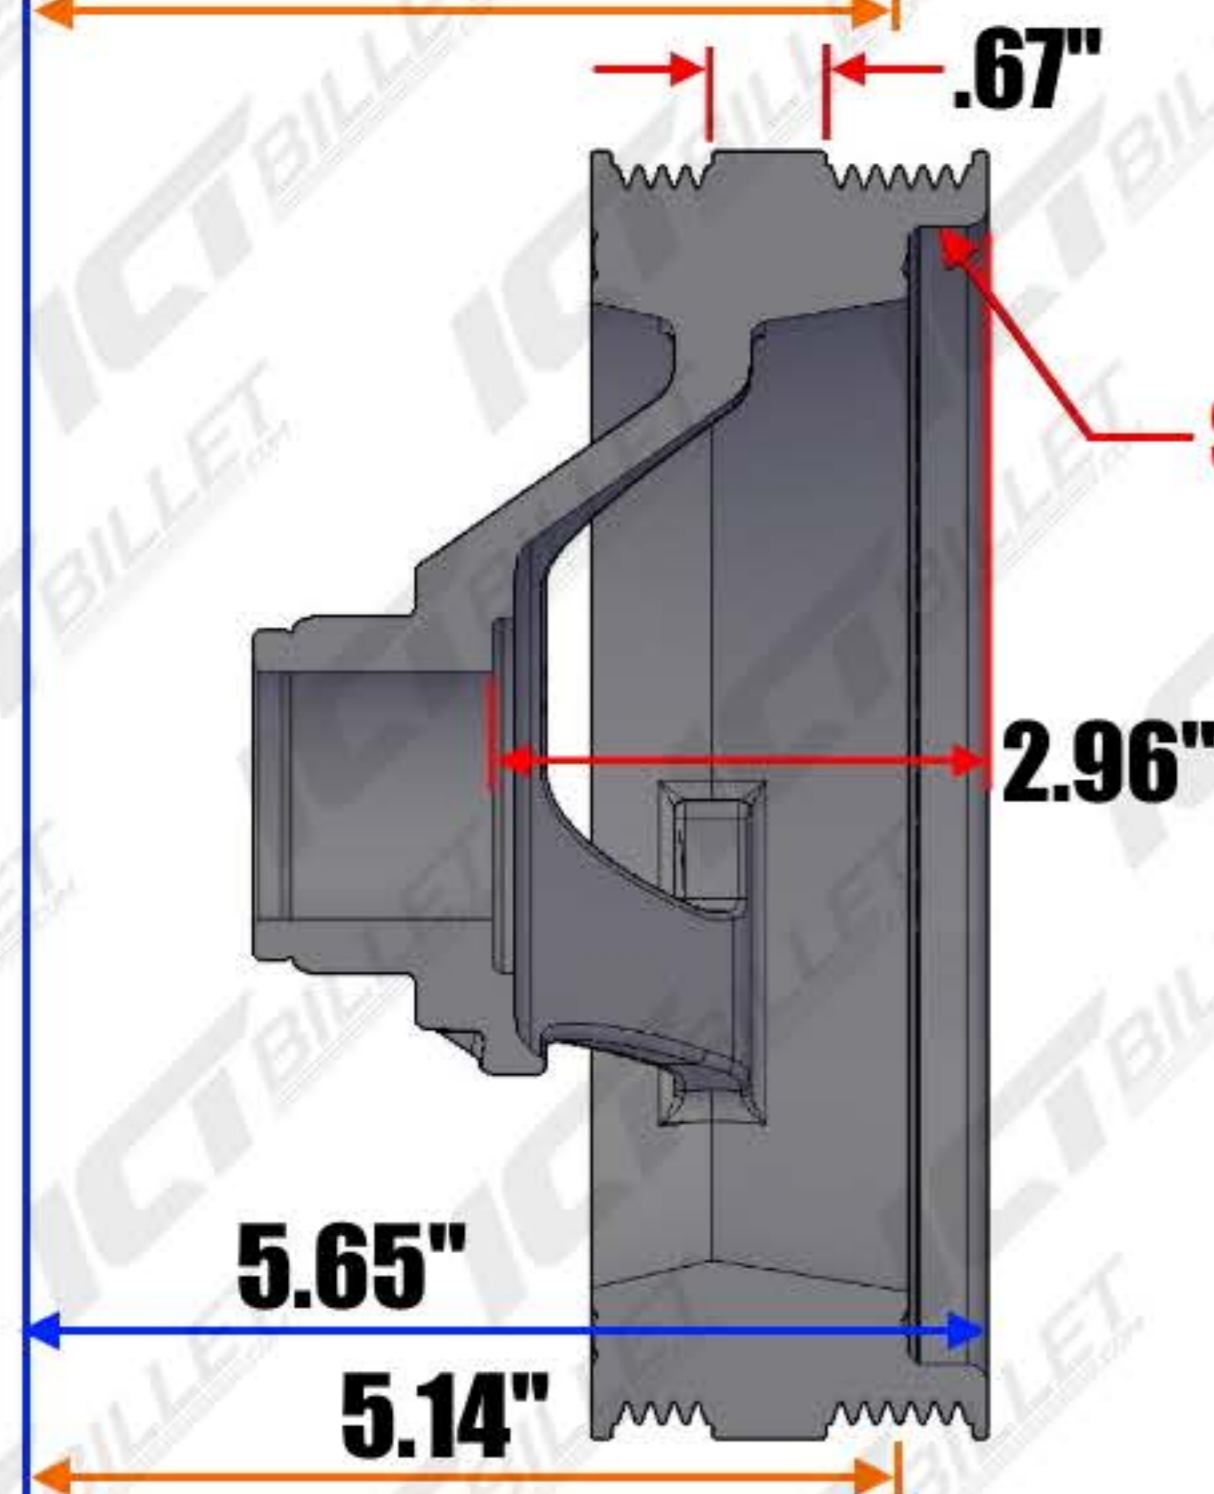

LS Crank Spacing Guide

Face
Of
Block

Part #'s Ending In
-1
Corvette/CTS-V/SS/G8

Part #'s Ending In
-2
98-02 Camaro/GTO

Part #'s Ending In
-3
Truck/SUV/2010-Up Camaro

551136 (-1, -2, -3) PASSENGER ALTERNATOR KIT

*All dimensions are with alternator in fully extended position