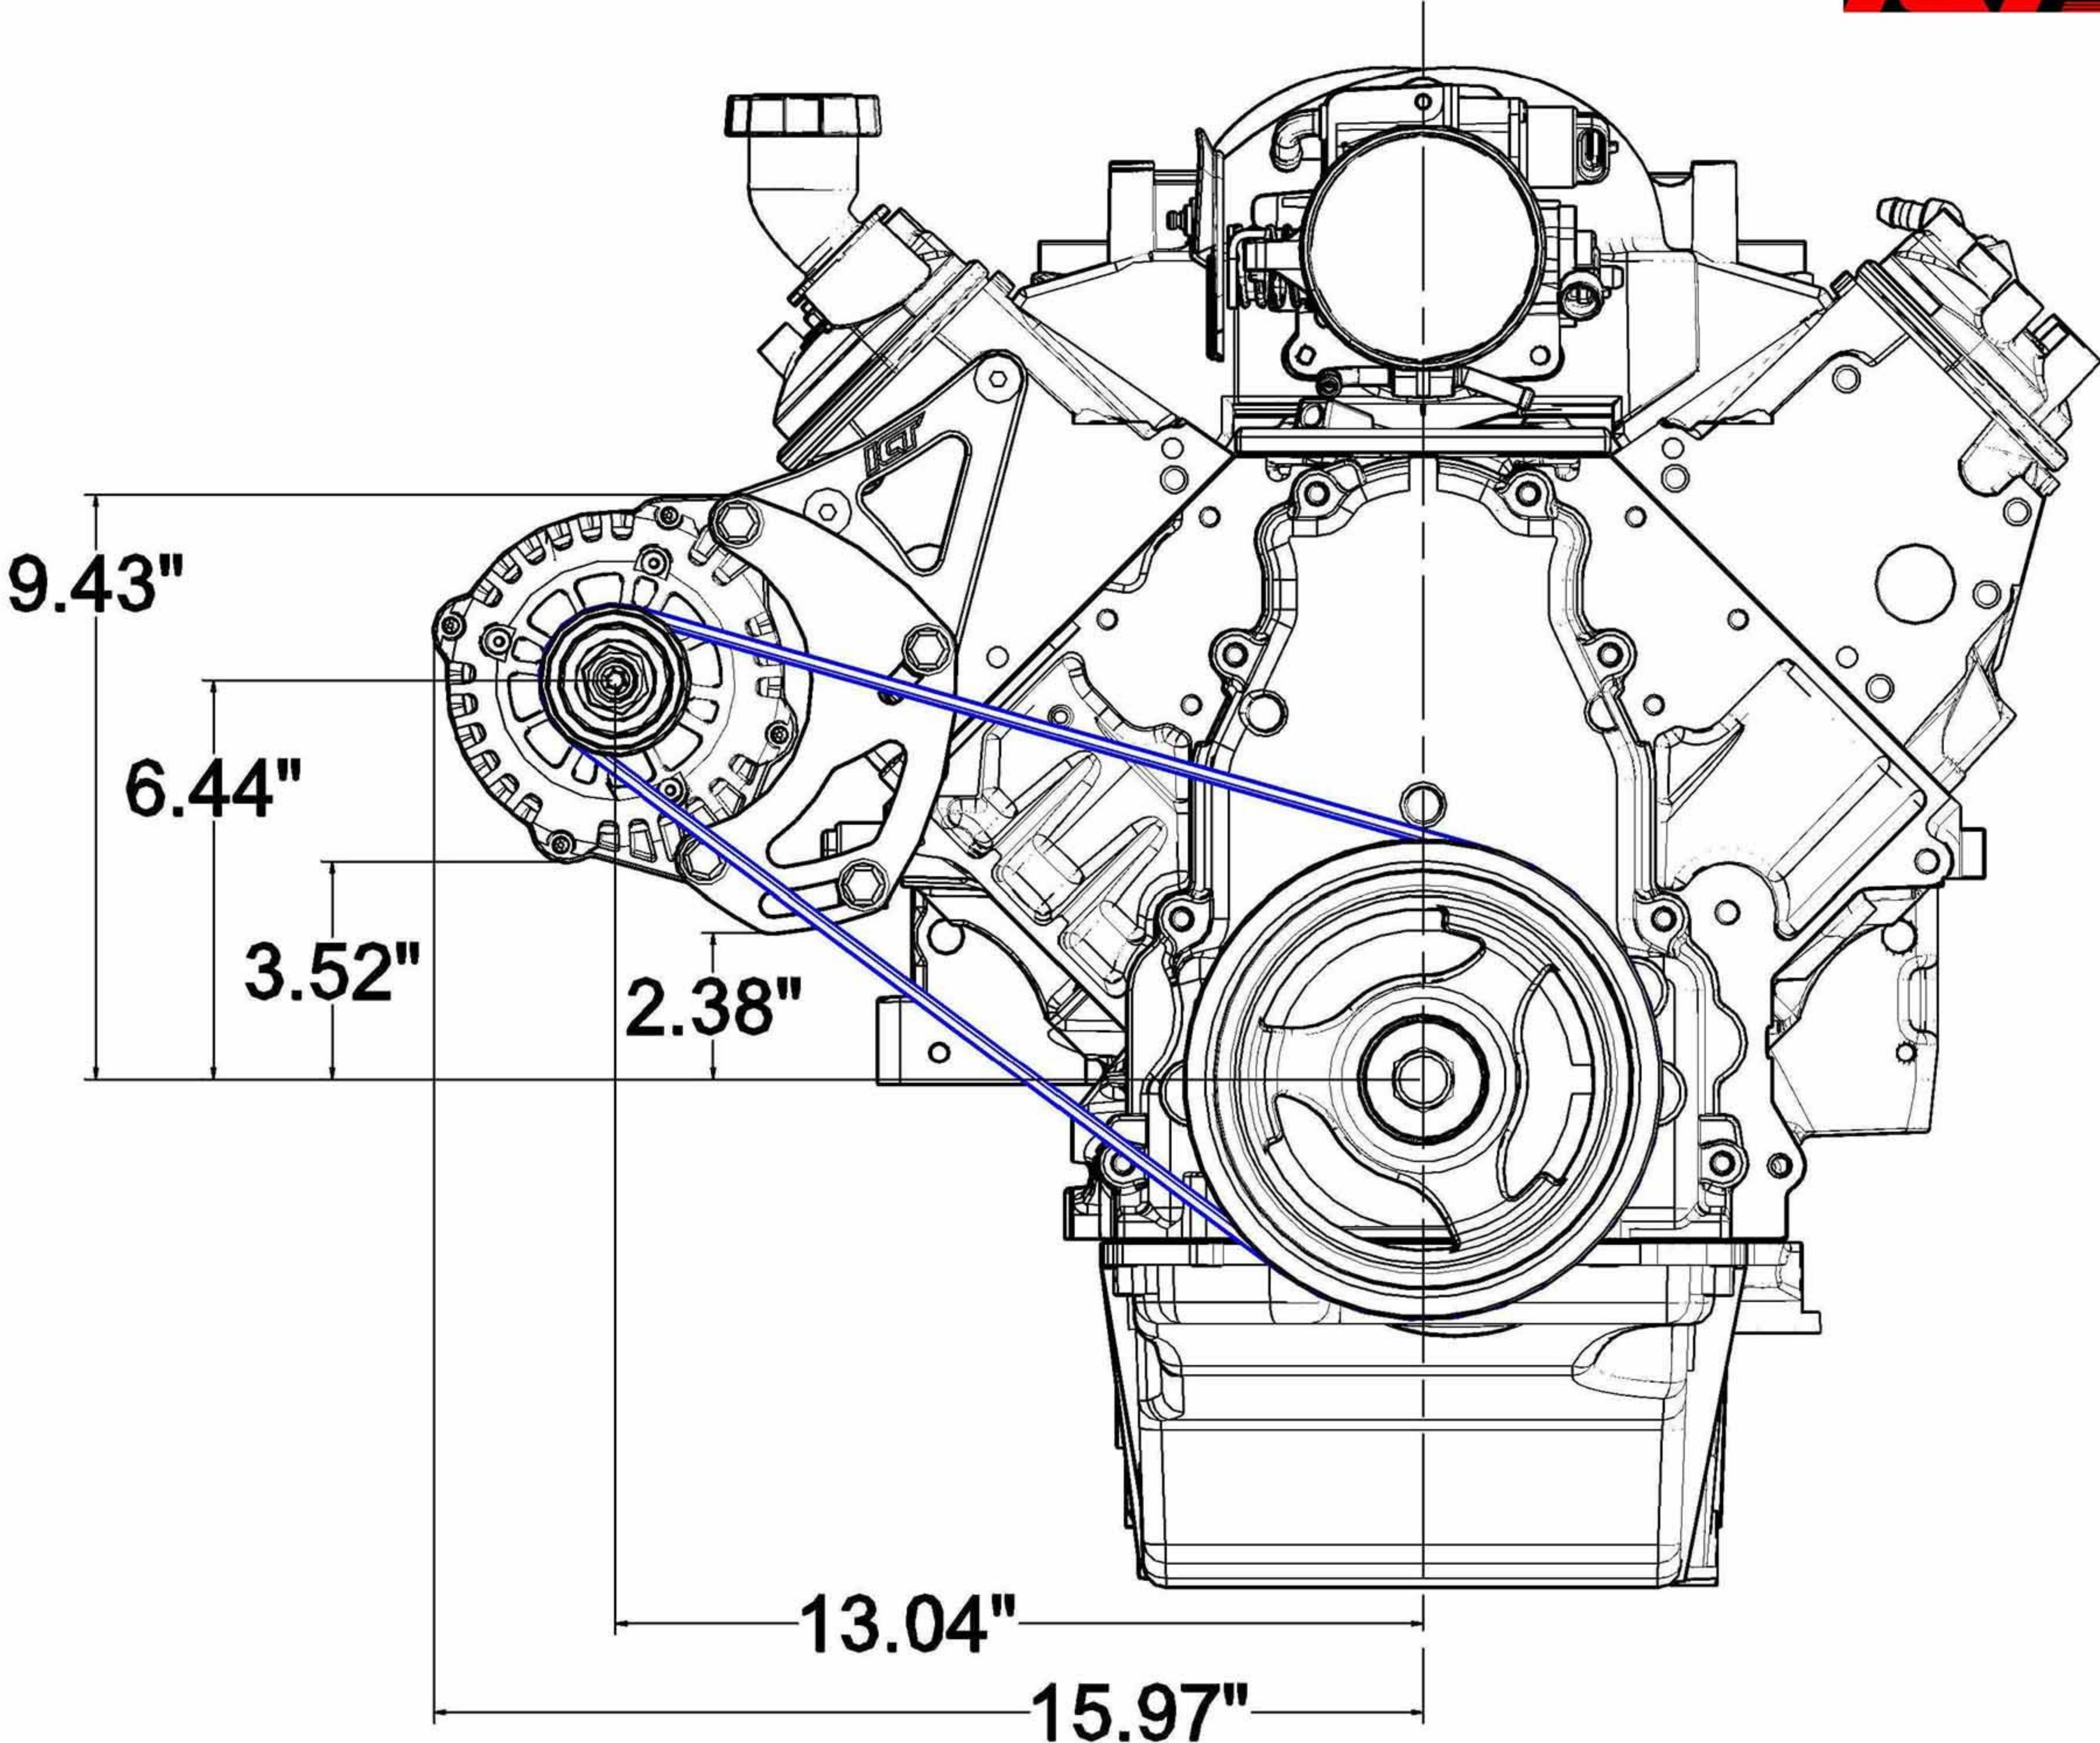

LS Crank Spacing Guide

Face
Of
Block

Part #'s Ending In
-1
Corvette/CTS-V/SS/G8

Part #'s Ending In
-2
98-02 Camaro/GTO

Part #'s Ending In
-3
Truck/SUV/2010-Up Camaro

551136 (-1, -2, -3) PASSENGER ALTERNATOR KIT

*All dimensions are with alternator in fully extended position