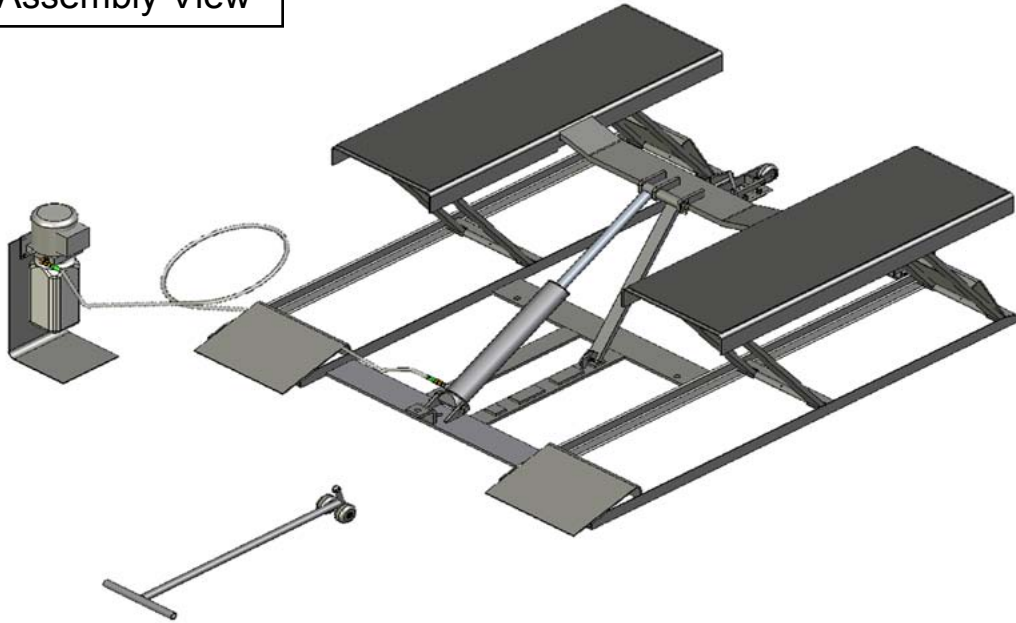

PARTS INVENTORY

Be sure to take a complete inventory of parts prior to beginning installation.

Assembly View

LR-60P Shown

QTY	DESCRIPTION	PART #	CHECK
1	Main Frame Assembly	-----	
1	Hydraulic Power Unit	5585094	
1	Motor Stand	5700635	
4	Lifting Blocks 1 1/2"	5300845	
1	90° Fitting; 6801-04-06; (Power Unit)	5550103	
1	Straight Fitting 2404-04-04; (Cylinder)	5550147	
4	M8 x 1.25 x 20 Hex Head Bolts (Power Unit)	5530304	
4	M8 x 1.25 Hex Head Nuts (Power Unit)	5535356	
4	M8 Flat Washer (Power Unit)	5545340	
1	Hydraulic Hose Assy. (6.35 x 3640mm) DS 143"	5570863	
3	3/4" x 4" Wejit Anchors	5530455	
1	Tow handle (LR-60P Only)	5210863	
2	Wheel Assemblies (LR-60P Only)	5210907	