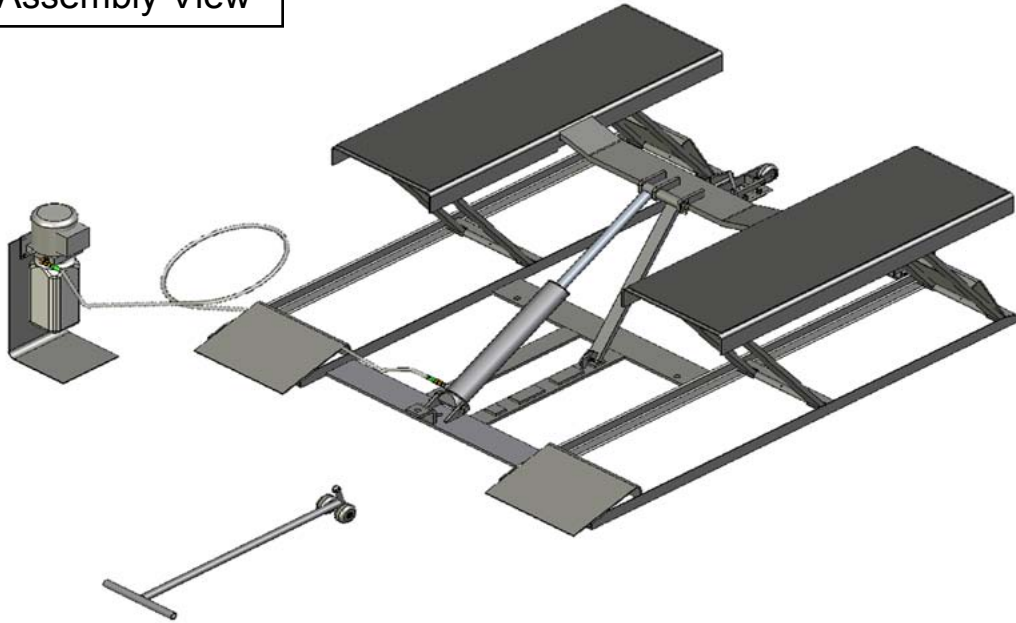

### Assembly View

\*LR-60P Shown

QTY	DESCRIPTION	PART #	CHECK
1	Main Frame Assembly	-----	
1	Hydraulic Power Unit	5585094	
1	Motor Stand	5700635	
4	Lifting Blocks 1 1/2"	5300845	
1	90° Fitting; 6801-04-06; (Power Unit)	5550103	
1	Straight Fitting 2404-04-04; (Cylinder)	5550147	
4	M8 x 1.25 x 20 Hex Head Bolts (Power Unit)	5530304	
4	M8 x 1.25 Hex Head Nuts (Power Unit)	5535356	
4	M8 Flat Washer (Power Unit)	5545340	
1	Hydraulic Hose Assy. ( 6.35 x 3640mm) DS 143"	5570863	
3	3/4" x 4" Wejit Anchors	5530455	