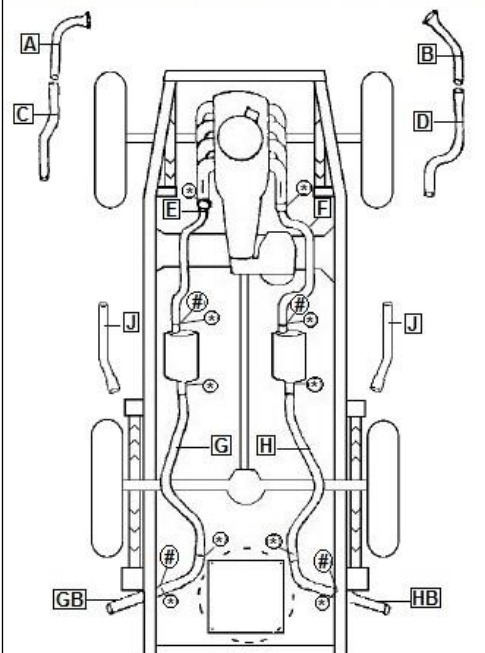

## 64000FLT HEADER DUAL KIT

1975-87 PU 1/2, 3/4, 1 TON, & SUBURBAN (305-400)

TYPICAL VIEW - CHEVY/GMC PU/SUBURBAN

\* - CLAMP LOCATION # - HANGER LOCATION

### 64000FLT HEADER DUAL KIT

Part Number	Description	Qty	Ref
51525LHEFLT	LEFT HEADER EXTENSION	1	E
51525RHEFLT	RIGHT HEADER EXTENSION	1	F
51525LTP-AFLT	LEFT TAILPIPE A	1	G
51525LTP-BFLT	LEFT TAILPIPE B	1	GB
51525RTP-AFLT	RIGHT TAILPIPE A	1	H
51525RTP-BFLT	RIGHT TAILPIPE B	1	HB
51525FTEFLT	EXTENSIONS	2	J
CL10004TNN	2 1/4" U-CLAMPS	6	
CL10008TNN	2 1/2" U-CLAMPS	4	
H16-5101FLT	TAILPIPE HANGERS	4	
UN3-5101FLT	HANGER BRACKETS	2	
56112-5804FLT	5/16-18X1 1/2 BOLTS	2	
56114-5804FLT	5/16-18X1 1/4 BOLTS	6	
56000-5805FLT	5/16-18 HEX NUTS	8	
56000-5803FLT	5/16 SPLIT LOCK WASHERS	8	
FW10-5807FLT	5/16 FENDER WASHERS	10	
BRL4-5101FLT	BRACKETS	2	
FML-6201FLT	FEMALE GROMMETS	2	
ML-6201FLT	MALE GROMMETS	2	