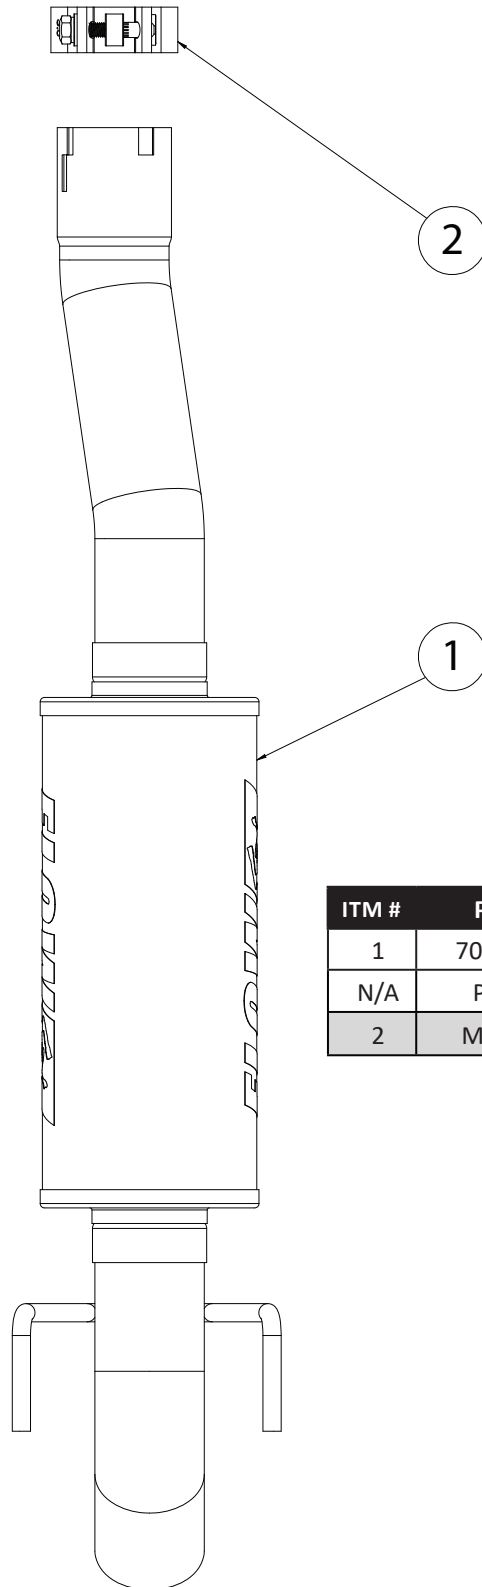

Included Parts:
389-717974

ITM #	PART #	DESCRIPTION	QTY.
1	70006-557	Muffler Assembly	1
N/A	PK1052	Hardware Package includes:	1
2	MC300BS	3" Stainless Band Clamp	1