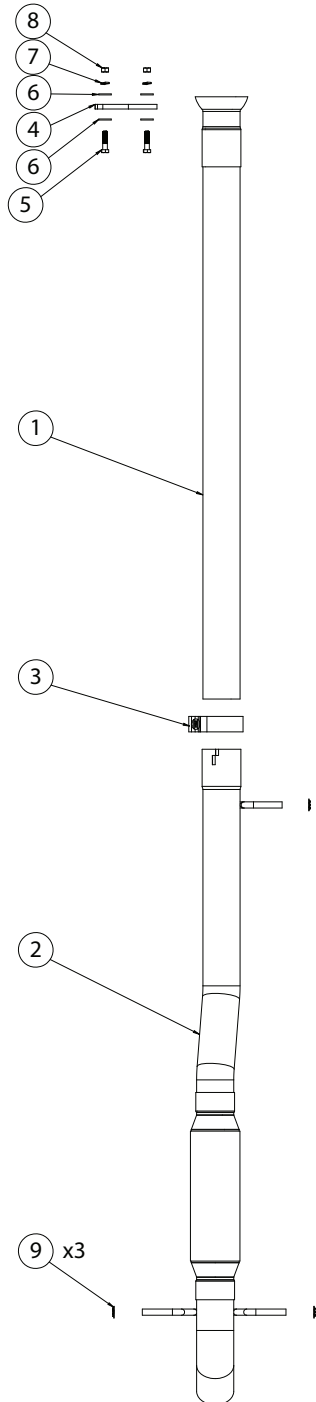

OUTLAW

S E R I E S

Parts List
817964
 2019-21* RAM 1500
 5.7L ENGINE
 *New Body

ITM #	PART #	DESCRIPTION	QTY.
1	26830S	Inlet Pipe	1
2	815430-568	Muffler Assembly	1
N/A	PK1057	Hardware Package includes:	1
3	MC300BS	3" Stainless Band Clamp	1
4	SF138	2 Bolt Flange	1
5	HW210	$\frac{3}{8}$ -16 x 1 $\frac{1}{2}$ Bolt	2
6	HW303	$\frac{3}{8}$ Flat Washer	4
7	HW309	$\frac{3}{8}$ Lock Washer	2
8	HW103	$\frac{3}{8}$ -16 Nut	2
9	HW503	$\frac{1}{2}$ " Hanger Keeper	3