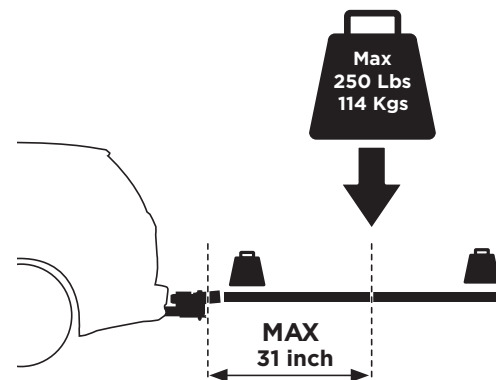

# Thule Access 9037

**!** Failure to follow WARNINGS, THULE GUIDELINES or PRODUCT INSTRUCTIONS could result in the following: DAMAGE TO VEHICLE, PROPERTY DAMAGE AND SERIOUS PERSONAL INJURY OR DEATH.

## Warnings

- Do not exceed the HITCH manufactures **MAX TONGUE WEIGHT** capacity.
- This accessory is rated for **Class 3 or greater 2" receiver** hitches only.

- With load centered less than 18" from Access pin hole, do not exceed 350 lbs max capacity.

- With load centered greater than 18" from Access pin hole, do not exceed 250 lbs max capacity.

- This product is not for towing use.
- Do not use on towed vehicle.
- Do not use this product on RV's or trailers.
- This product is not approved for off-road use.

## Dimensions

Deployed Top View

Front View

Top View

Side View

MODEL	A	B	C	D	E	F	G	H	I	J	K	L
9037	40.1"	40.4"	29"	6.4"	32.4"	31.3"	18.1"	30.4"	13.2"	4.3"	2.8"	15.6"