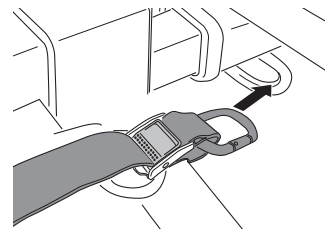

## Warnings

- Do not exceed the HITCH manufactures **MAX TONGUE WEIGHT** capacity.
- This accessory is rated for **Class 3 or greater 2" receiver** hitches only.

- With load centered less than 18" from Access pin hole, do not exceed 350 lbs max capacity.

- With load centered greater than 18" from Access pin hole, do not exceed 250 lbs max capacity.

- This product is not for towing use.
- Do not use on towed vehicle.
- Do not use this product on RV's or trailers.
- This product is not approved for off-road use.

- Always use the safety strap, do not operate if damaged or missing.
- Keep hands away from PINCH POINTS.
- Do not allow children in the work area of this product when not in use.
- Do not attempt to move vehicle with adapter in open position.