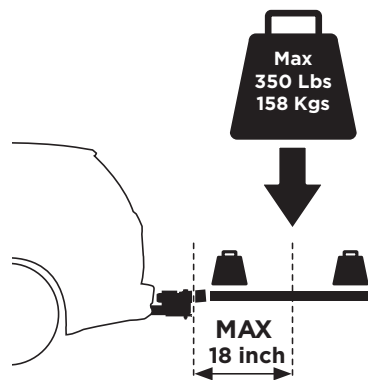

# Thule Access 9037

**!** Failure to follow WARNINGS, THULE GUIDELINES or PRODUCT INSTRUCTIONS could result in the following: DAMAGE TO VEHICLE, PROPERTY DAMAGE AND SERIOUS PERSONAL INJURY OR DEATH.

## Warnings

- Do not exceed the HITCH manufactures **MAX TONGUE WEIGHT** capacity.
- This accessory is rated for **Class 3 or greater 2" receiver** hitches only.

- With load centered less than 18" from Access pin hole, do not exceed 350 lbs max capacity.

- With load centered greater than 18" from Access pin hole, do not exceed 250 lbs max capacity.

- This product is not for towing use.
- Do not use on towed vehicle.
- Do not use this product on RV's or trailers.
- This product is not approved for off-road use.

## Dimensions

Deployed Top View

Front View

Top View

Side View

MODEL	A	B	C	D	E	F	G	H	I	J	K	L
9037	40.1"	40.4"	29"	6.4"	32.4"	31.3"	18.1"	30.4"	13.2"	4.3"	2.8"	15.6"