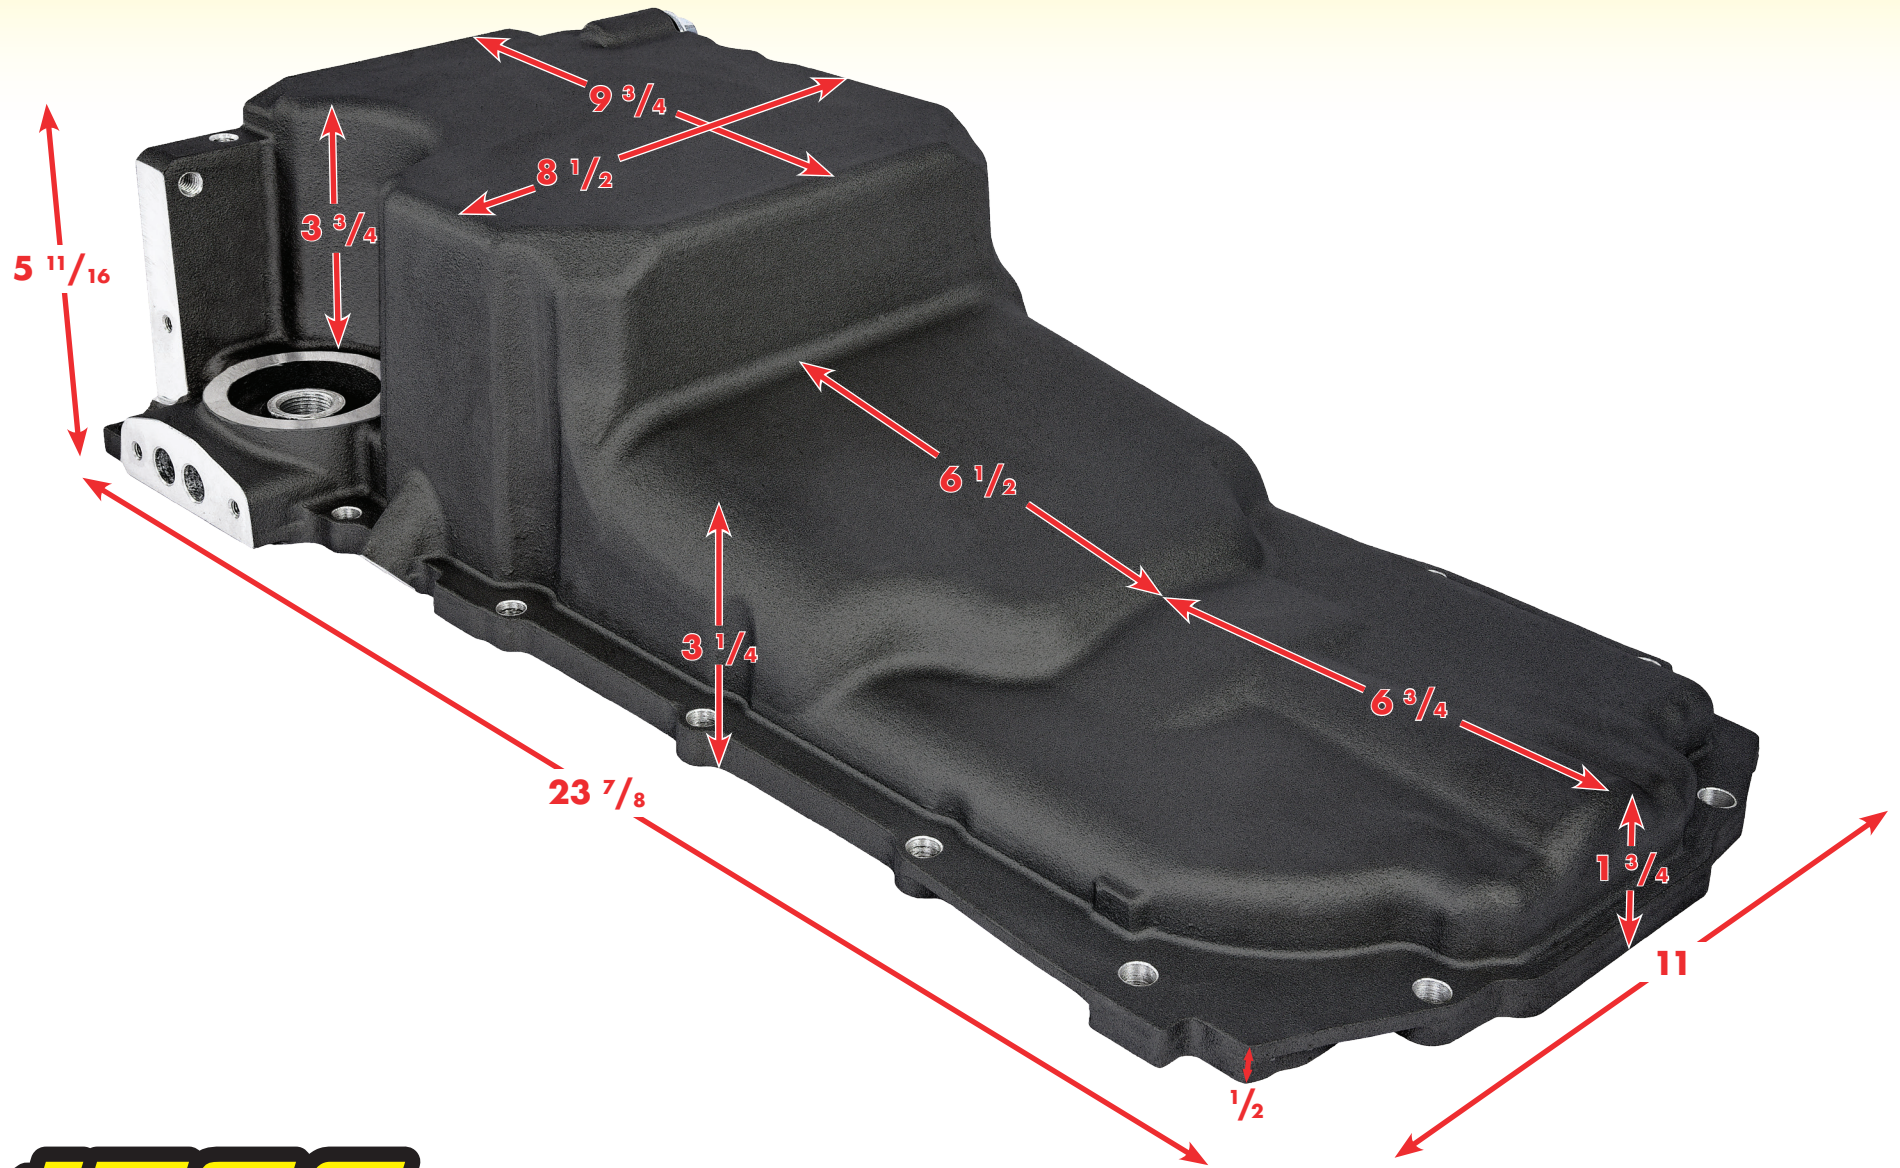

# Retrofit Oil Pan

555-50288 Rear Sump, Black Finish  
GM LT-Series Engine Swaps

**JEGS.com**

1-800-345-4545