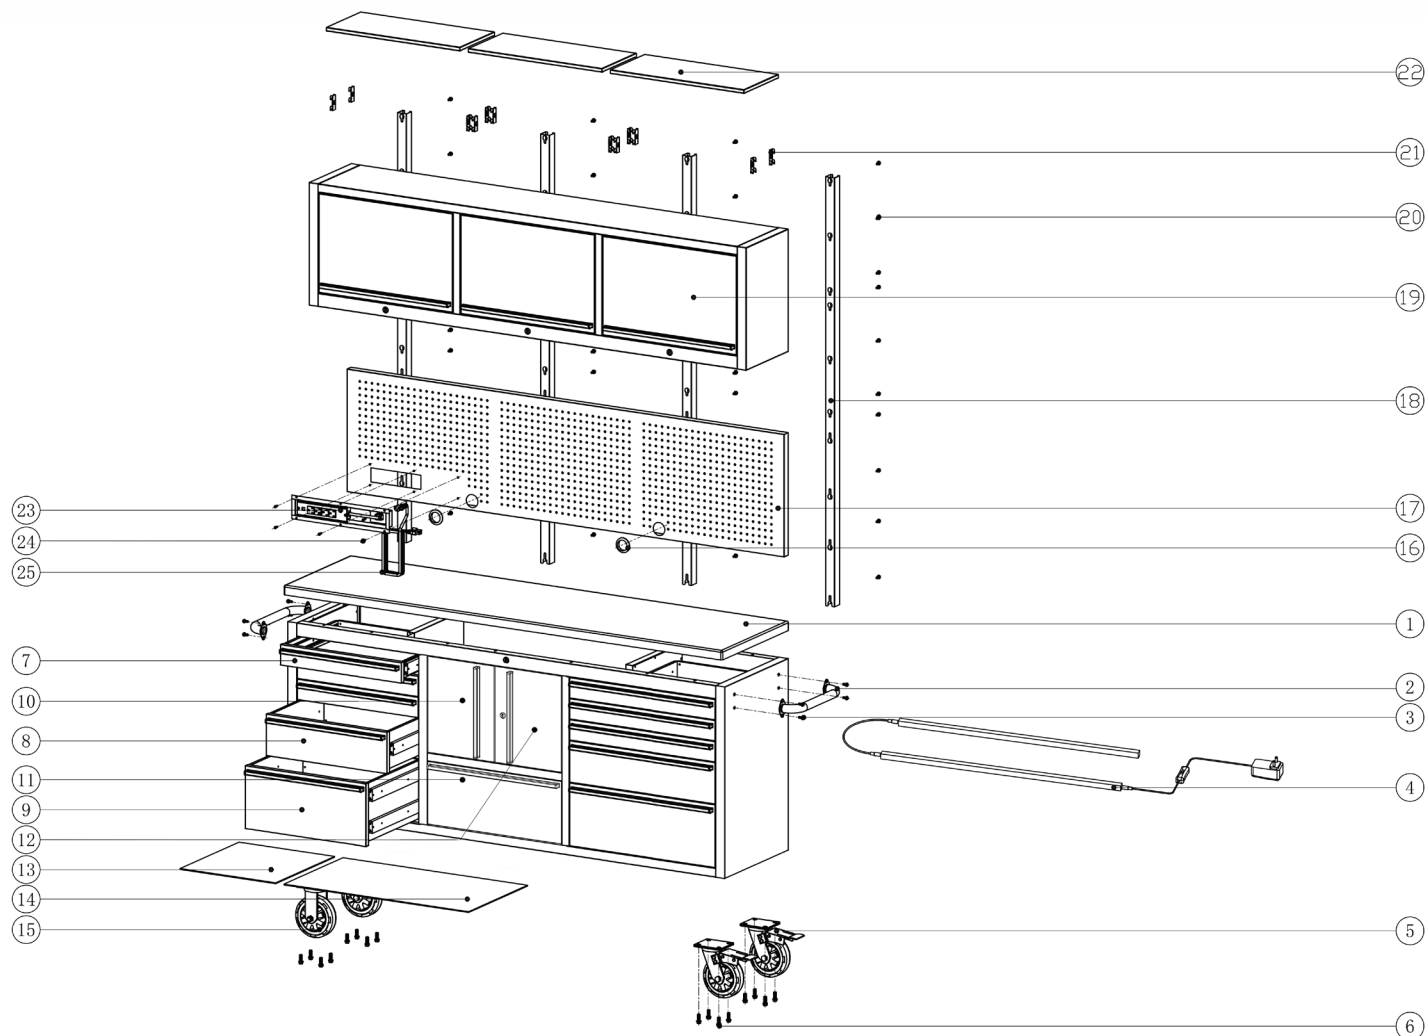

Parts List 555-81443

#	DESCRIPTION	QTY	#	DESCRIPTION	QTY	#	DESCRIPTION	QTY
1	Counter Top	1	10	Cabinet Door (LH)	1	19	Cabinet Body	1
2	Handle	2	11	Drawer (Center Bottom)	1	20	Bolts	40
3	Bolts (1/4 in.)	4	12	Cabinet Door (RH)	1	21	Wall Mount Hooks	2
4	LED Light Kit	1	13	Drawer Liner (Narrow)	5	22	Cabinet Shelves	3
5	Casters (5 in. Swivel)	2	14	Drawer Liner (Wide)	5	23	Power Strip	1
6	Bolts (3/8)	16	15	Casters (5 in. Fixed)	2	24	Bolt (5/32 in.)	6
7	Drawer (Outer Top)	6	16	Grommet	2	25	Power Cord	1
8	Drawer (Outer Middle)	2	17	Pegboard	1			
9	Drawer (Outer Bottom)	2	18	Upr. Cabinet Support	2			