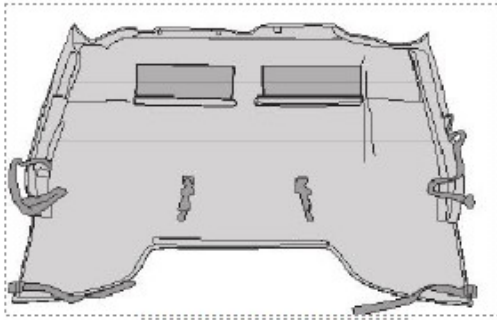

Contents

NOTE: Actual product may vary from illustration.

Trailview Main Deck x1

Rear Window x1

LH Door Surround Mounting Plate x1

RH Door Surround Mounting Plate x1

Right Side Panel x1

Left Side Panel x1

Anti-Puddle Pole x2

Flip Top Header Assembly x1

LH Upright Lower Plastic x1

RH Upright Lower Plastic x1

LH Upright x1

RH Upright x1

LH Upper Corner Plastic x1

RH Upper Corner Plastic x1

Contents cont.

NOTE: Actual product may vary from illustration.

Door Surround
Front Bracket x2

Door Surround
Front Bracket (Middle)
x2

Door Surround
Rear Bracket
x4

LH Front Door
Bar x1

RH Front Door
Bar x1