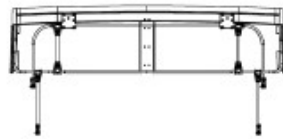

Contents

NOTE: Actual product may vary from illustration.

Trailview Main Deck x1

Rear Window x1

LH Door Surround Mounting Plate x1

RH Door Surround Mounting Plate x1

Right Side Panel x1

Left Side Panel x1

Anti-Puddle Pole x2

Flip Top Header Assembly x1

LH Upright Lower Plastic x1

RH Upright Lower Plastic x1

LH Upright x1

RH Upright x1

LH Upper Corner Plastic x1

RH Upper Corner Plastic x1

Contents cont.

NOTE: Actual product may vary from illustration.

Door Surround
Front Bracket x2

Door Surround
Front Bracket (Middle)
x2

Door Surround
Rear Bracket
x4

LH Front Door
Bar x1

RH Front Door
Bar x1