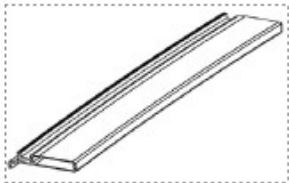

Contents

NOTE: Actual product may vary from illustration.

Trailview Main Deck x1

Rear Window x1

LH Door Surround Mounting Plate x1

RH Door Surround Mounting Plate x1

Right Side Panel x1

Left Side Panel x1

Anti-Puddle Pole x2

Flip Top Header Assembly x1

LH Upright Lower Plastic x1

RH Upright Lower Plastic x1

LH Upright x1

RH Upright x1

LH Upper Corner Plastic x1

RH Upper Corner Plastic x1

Contents cont.

NOTE: Actual product may vary from illustration.

Door Surround
Front Bracket x2

Door Surround
Front Bracket (Middle)
x2

Door Surround
Rear Bracket
x4

LH Front Door
Bar x1

RH Front Door
Bar x1