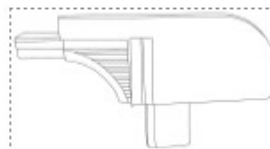

Contents

NOTE: Actual product may vary from illustration.

Trailview Main Deck x1

Rear Window x1

LH Door Surround Mounting Plate x1

RH Door Surround Mounting Plate x1

Right Side Panel x1

Left Side Panel x1

Anti-Puddle Pole x2

Flip Top Header Assembly x1

LH Upright Lower Plastic x1

RH Upright Lower Plastic x1

LH Upright x1

RH Upright x1

LH Upper Corner Plastic x1

RH Upper Corner Plastic x1

Contents cont.

NOTE: Actual product may vary from illustration.

Door Surround
Front Bracket x2

Door Surround
Front Bracket (Middle)
x2

Door Surround
Rear Bracket
x4

LH Front Door
Bar x1

RH Front Door
Bar x1