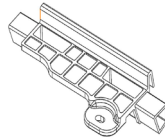

Contents

NOTE: Actual product may vary from illustration.

Trailview Main Deck x1

Rear Window x1

LH Door Surround Mounting Plate x1

RH Door Surround Mounting Plate x1

Right Side Panel x1

Left Side Panel x1

Anti-Puddle Pole x2

Flip Top Header Assembly x1

LH Upright Lower Plastic x1

RH Upright Lower Plastic x1

LH Upright x1

RH Upright x1

LH Upper Corner Plastic x1

RH Upper Corner Plastic x1

Contents cont.

NOTE: Actual product may vary from illustration.

Door Surround
Front Bracket x2

Door Surround
Front Bracket (Middle)
x2

Door Surround
Rear Bracket
x4

LH Front Door
Bar x1

RH Front Door
Bar x1

LH Front
Plastic Adaptor
x1

RH Front
Plastic Adaptor
x1

LH Middle Plastic
Adapter x1

RH Middle
Plastic Adapter
x1

Front Latch x2

Pan Head Self-
Tapping Screw x48

Top Retention
Strap x1

LH Rear Door
Bar x1