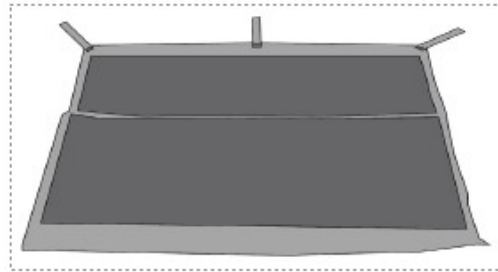

Contents

NOTE: Actual product may vary from illustration.

Trailview Main Deck x1

Rear Window x1

LH Door Surround Mounting Plate x1

RH Door Surround Mounting Plate x1

Right Side Panel x1

Left Side Panel x1

Anti-Puddle Pole x2

Flip Top Header Assembly x1

LH Upright Lower Plastic x1

RH Upright Lower Plastic x1

LH Upright x1

RH Upright x1

LH Upper Corner Plastic x1

RH Upper Corner Plastic x1

Contents cont.

NOTE: Actual product may vary from illustration.

Door Surround
Front Bracket x2

Door Surround
Front Bracket (Middle)
x2

Door Surround
Rear Bracket
x4

LH Front Door
Bar x1

RH Front Door
Bar x1