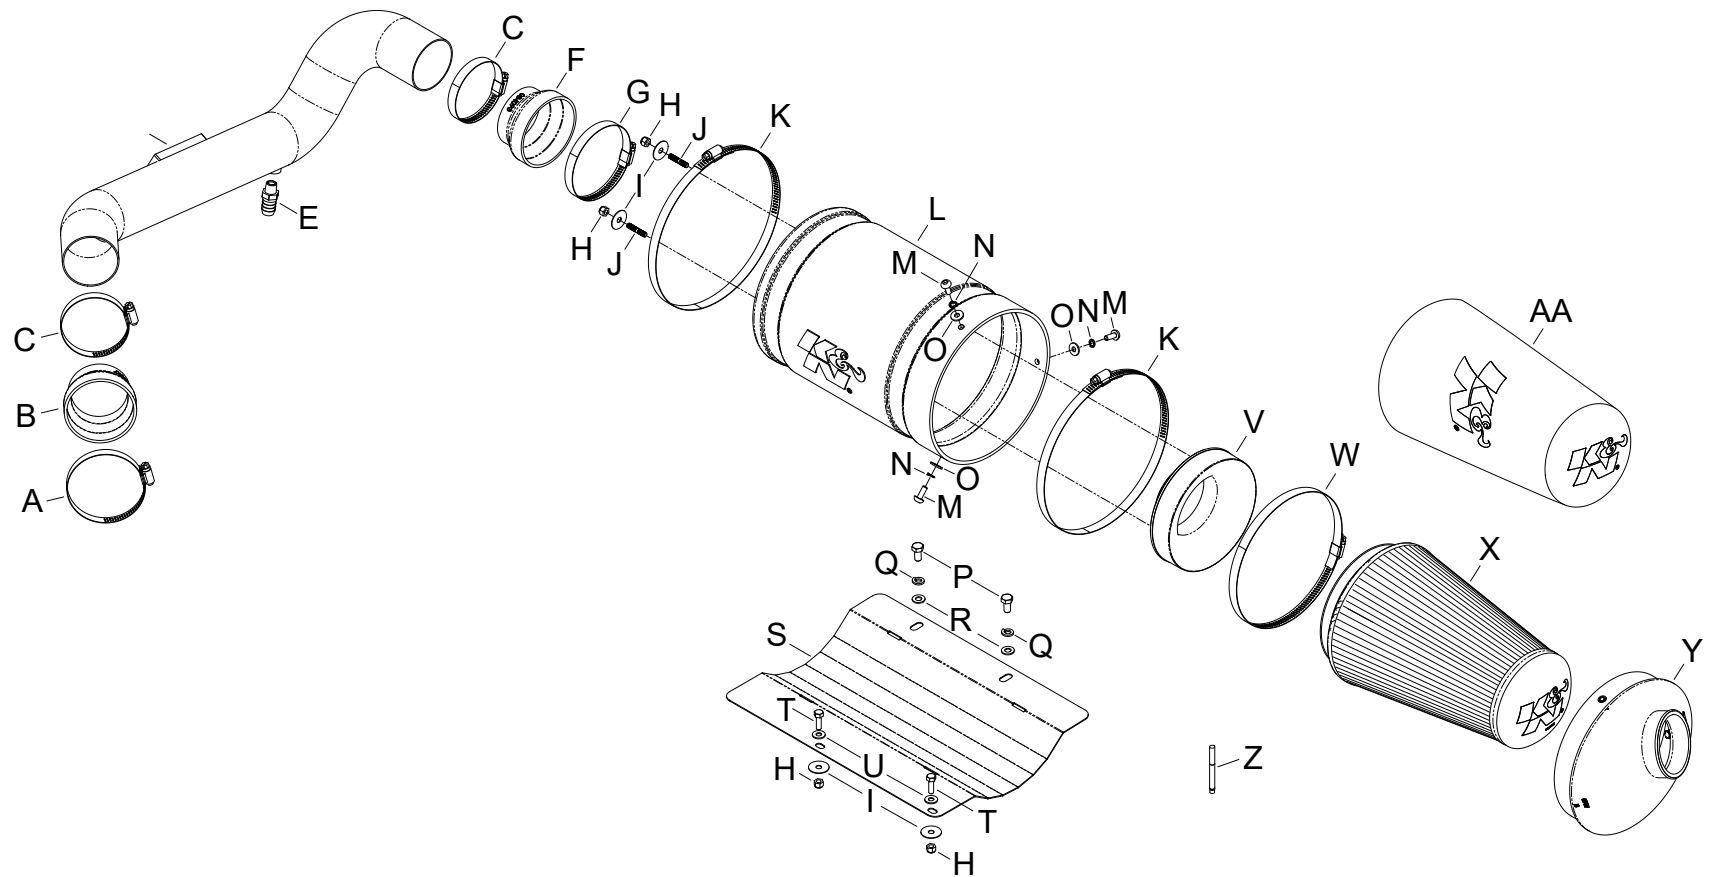

57-1133
POLARIS
2014-19 RZR 1000
999cc D

PARTS BREAKDOWN

PARTS LIST:

Description	Qty.	Part #	Description	Qty.	Part #	Description	Qty.	Part #
A HOSE CLAMP #52	1	08610	J STUD, 6M-1 X 30 DBL ENDED	2	1-107	S BRACKET, TRAY	1	064338
B HOSE; 3-1/4" TO 2-3/4" ID X 2"	1	084034	K HOSE CLAMP; #128, SS	2	08558	T BOLT; M6 X 1.00" X 20MM HEX	2	07795
C HOSE CLAMP #44 STAINLESS	2	08560	L CANNISTER (LC)	1	087328A	U WASHER; 1/4"ID X 5/8"OD	2	08275
D INTAKE TUBE	1	27647TK	M BOLT; M6 X 1.00 X 16MM, SS	3	07730	V ADAPTER; UNIVERSAL, 6"	1	21512-1
E VENT; STRT, 5/8 BARBED 1/4	1	08911-1	N WASHER, M6 SPLIT LOCK ZINC	3	1-3025	W HOSE CLAMP; #104, SS	1	08697
F HOSE; 3-1/2" TO 2-3/4" ID X 2" L	1	084093	O WASHER; 6MM FLAT, SS	3	08269	X FILTER CHARGER	1	RU-5064
G HOSE CLAMP #56	1	08620	P BOLT; 8MM-1.25 X 16MM	2	07844	Y LID (LB)	1	087327A
H NUT; 6MM NYLOCK, HEXHEAD	4	07512	Q WASHER, M8 SPLIT LOCK ZINC	2	1-3036	Z 2ML, MEDIUM STRENGTH	1	482
I WASHER; 1"D X 1/4 HOLE	4	08160	R WASHER; 5/16"ID X 5/8"OD	2	08276	AA EXTREME DUTY PRECLEANER	1	973804