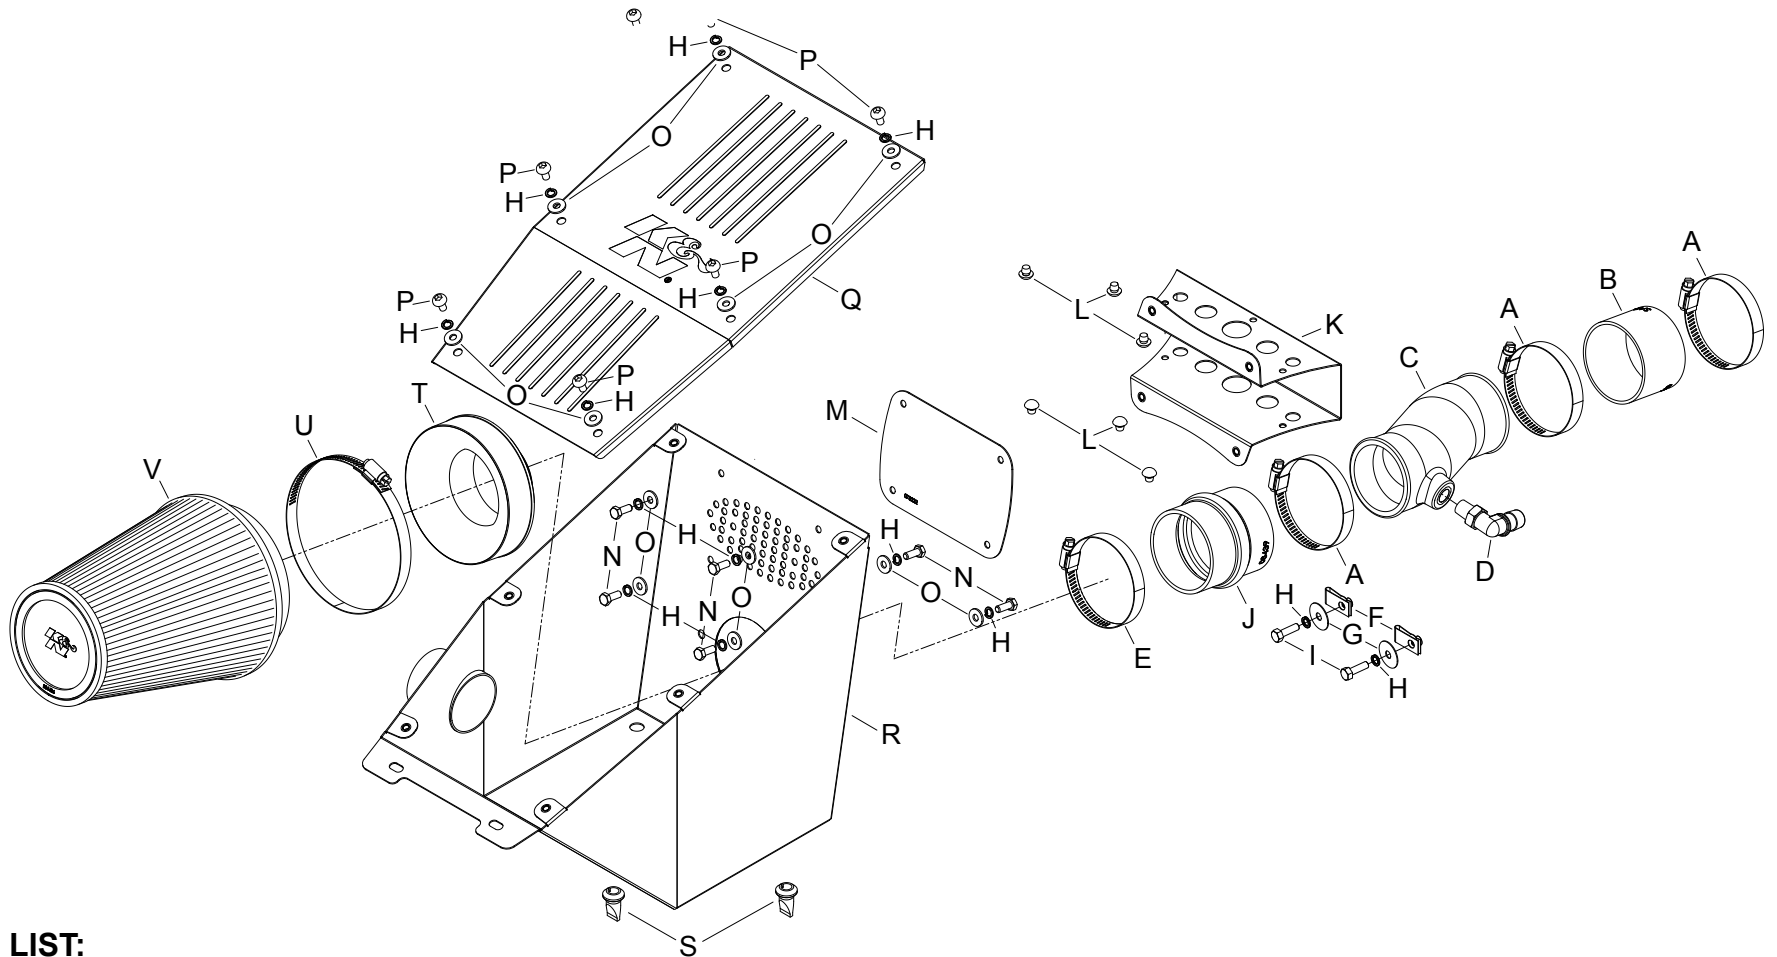

**57-1135**  
**CAN-AM**  
**2015-18 Maverick 1000R**  
**976cc**

## PARTS BREAKDOWN

### PARTS LIST:

Description	Qty.	Part #	Description	Qty.	Part #	Description	Qty.	Part #
A HOSE CLAMP #44 STAINLESS	3	08560	I BOLT; M6 X 1.00" X 20MM HEX	2	07795	Q LID	1	073221
B HOSE; 2-3/4" ID X 2" L	1	08440	J HOSE; HUMP 3"ID X 2.5"L	1	087121	R HEAT SHIELD	1	073220
C INTAKE TUBE (KV)	1	087318A	K BRACKET; 63-1135, MILD STL	1	073223	S DRAIN VALVE, 0.500"	2	8-145
D VENT; 1/4NPT, 90DEG.,5/8"	1	08525	L PLUG, RUBBER FOR RX TOPS	6	08162	T ADAPTER; FILTER, 3.0"OD	1	21569
E HOSE CLAMP #48	1	08601	M BLOCK-OFF; 63-1135, MILD	1	073222	U HOSE CLAMP #80	1	08694
F NUT CLIP; 6MM-1"	2	07567	N BOLT; 6MM-1.00 X 16MM, SS	6	07812	V FILTER CHARGER	1	RU-2805XD
G WASHER; 1"D X 1/4 HOLE	2	08160	O WASHER; 6MM FLAT, SS	12	08269			
H WASHER, M6 SPLIT LOCK ZINC	14	1-3025	P BOLT; M6 X 1.00" 12MM, SS	6	07794			