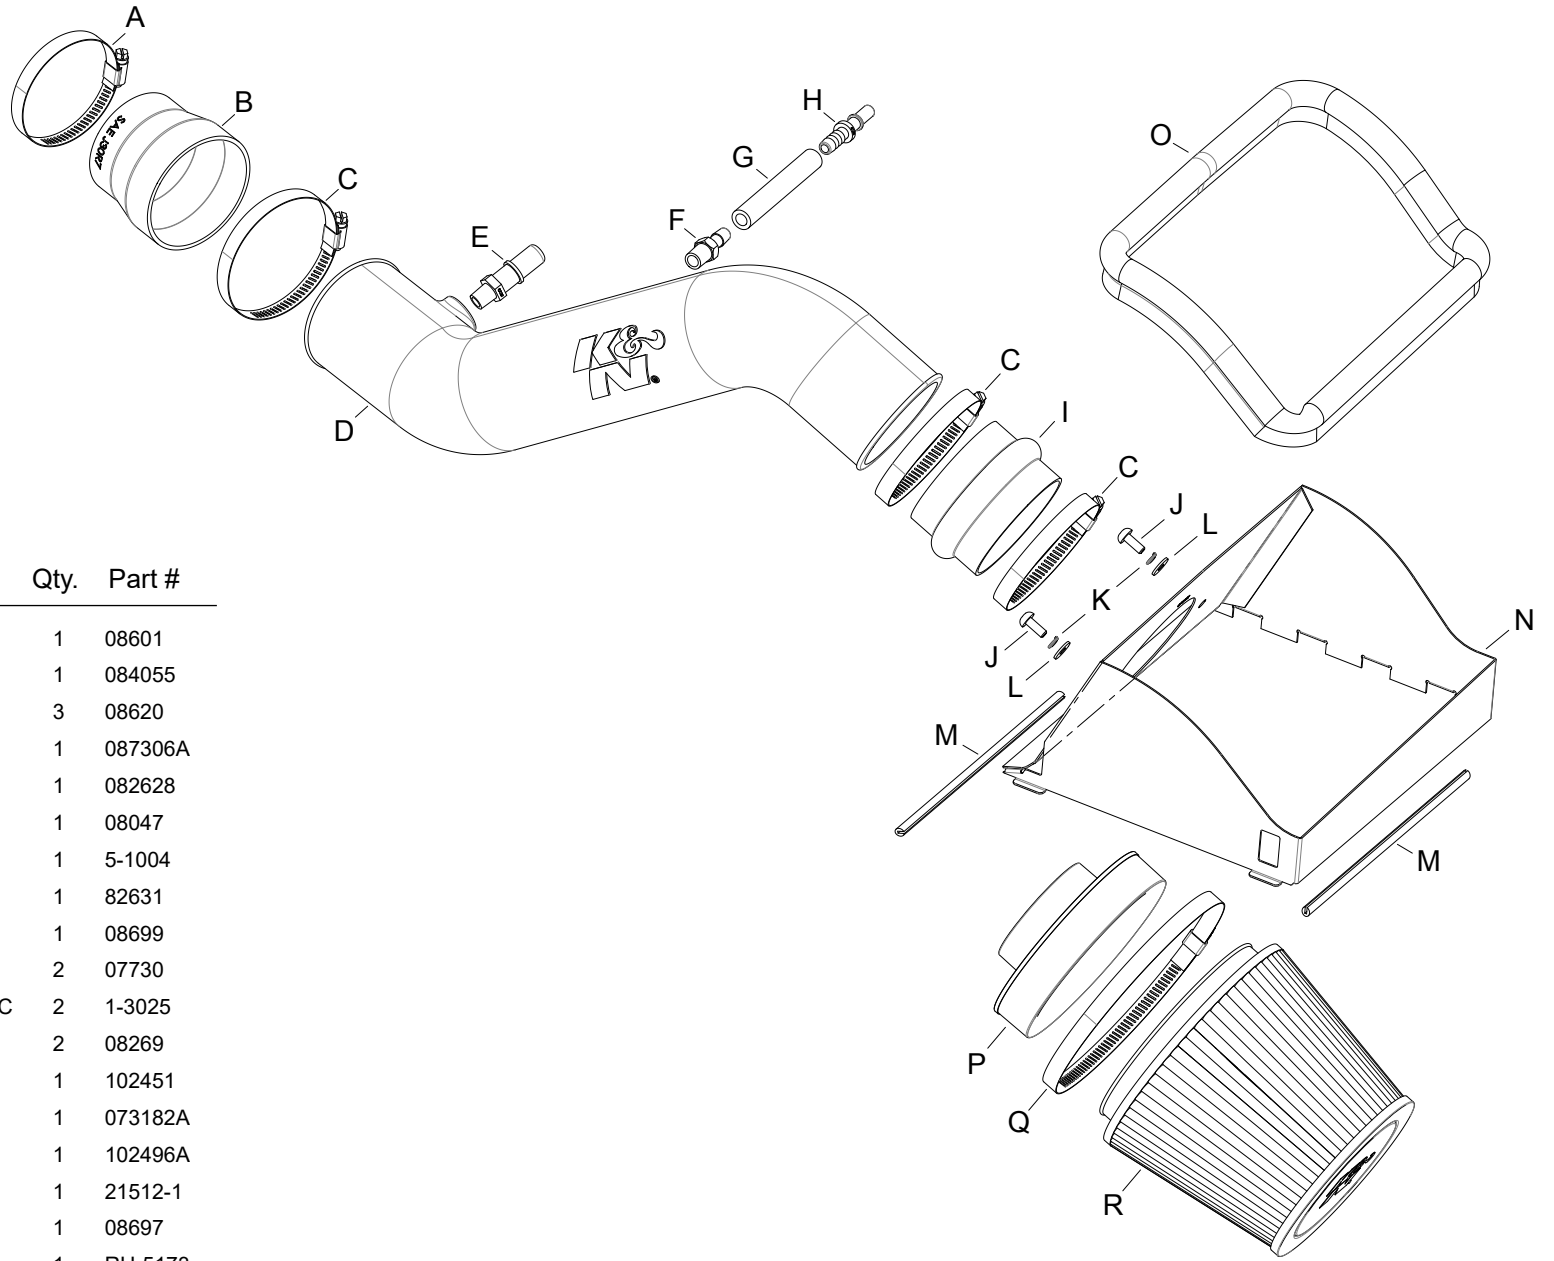

INTAKE SYSTEMS FOR VEHICLES LISTED ARE 50 STATE LEGAL. SEE KNFILTERS.COM FOR CARB STATUS ON EACH PART FOR A SPECIFIC VEHICLE.

57-2596
FORD
2015-16 F-150
V6-3.5L

NOTE: This kit was not designed to fit vehicles with a body lift.

Description	Qty.	Part #
A HOSE CLAMP #48	1	08601
B HOSE; 3.5" TO 3" ID X 3" L	1	084055
C HOSE CLAMP #56	3	08620
D INTAKE TUBE	1	087306A
E VENT; 1/4 NPT TO QUICK	1	082628
F VENT; STRT, 3/8" HOSE, 1/4"	1	08047
G HOSE; 3/8" ID X 4" L	1	5-1004
H VENT; STRT, 3/8" BARB	1	82631
I HOSE; HUMP 3.5" ID x 2.5" L	1	08699
J BOLT; M6 X 1 X 16MM	2	07730
K WASHER, M6 SPLIT LOCK ZINC	2	1-3025
L WASHER; 6MM FLAT	2	08269
M EDGE TRIM (19")	1	102451
N HEAT SHIELD	1	073182A
O EDGE TRIM (39")	1	102496A
P ADAPTER; UNIVERSAL, 6"	1	21512-1
Q HOSE CLAMP #104	1	08697
R AIR FILTER	1	RU-5173