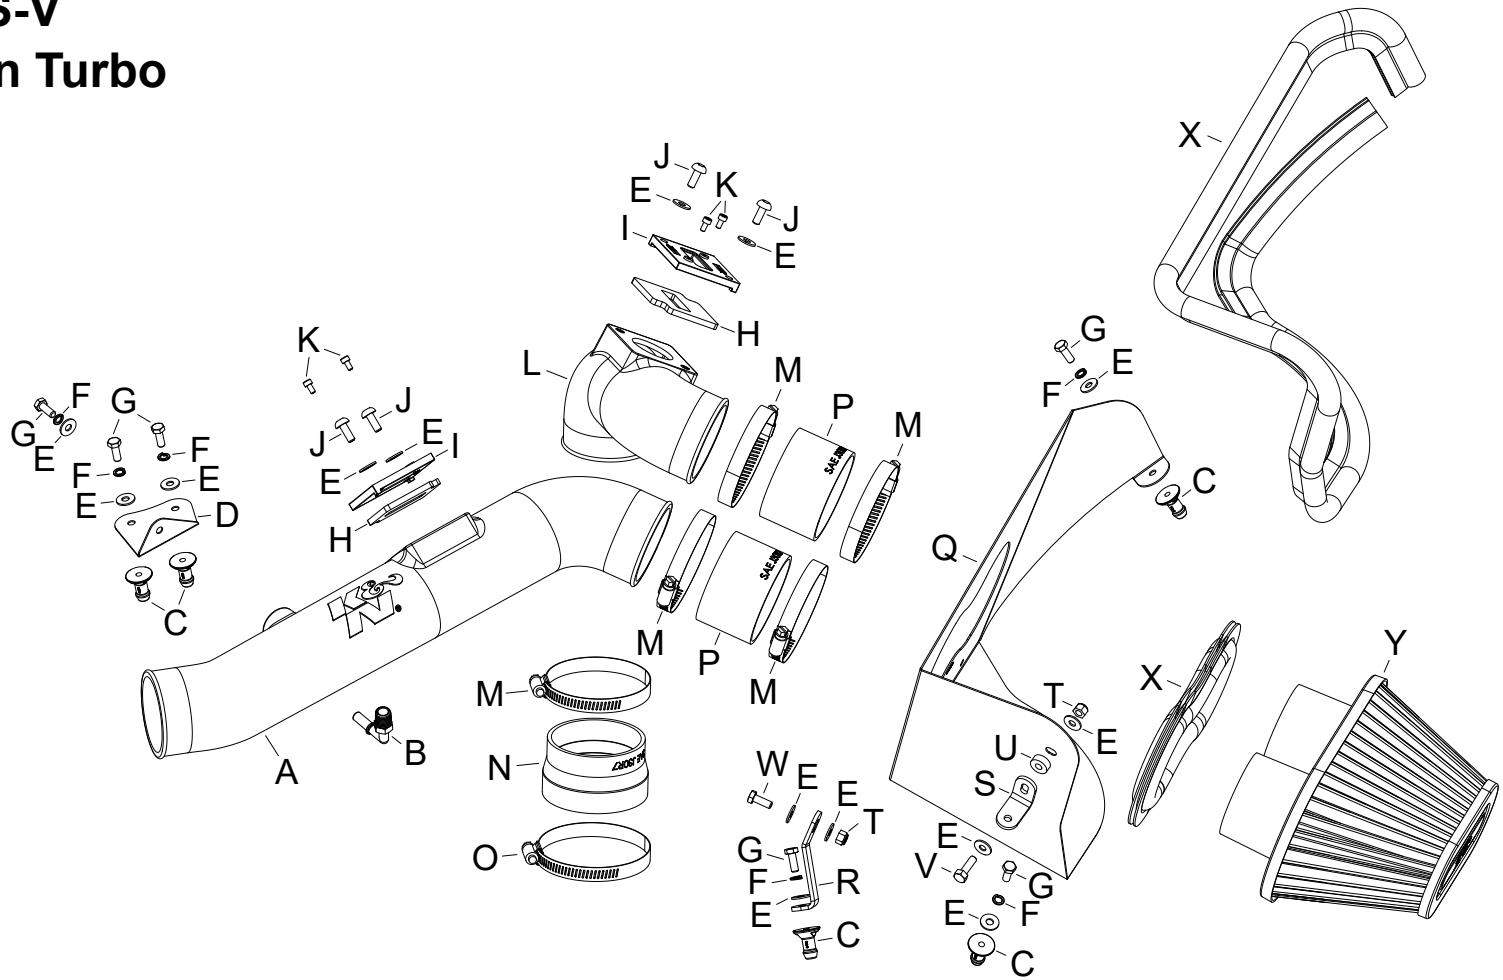

INTAKE SYSTEMS FOR VEHICLES LISTED ARE 50 STATE LEGAL. SEE KNFILTERS.COM FOR CARB STATUS ON EACH PART FOR A SPECIFIC VEHICLE.

**57-3093**  
**CADILLAC**  
**2016-17 ATS-V**  
**V6-3.6L Twin Turbo**

Description	Qty.	Part #	Description	Qty.	Part #	Description	Qty.	Part #
A INTAKE TUBE (KY)	1	087323A	J BOLT; M6 X 1 X 16MM	4	07730	S BRACKET; "L", SML	1	070066A
B FITTING; .315"OD QUICK NPT	1	082631	K BOLT; M4 - .7 X 8MM	4	07733	T NUT; 6MM NYLOCK	2	07512
C MOUNT, PLASTIC AIRBOX	5	8-186-1	L INTAKE TUBE (KZ)	1	087324A	U SPACER: .625" OD X .250"ID	1	06555
D BRACKET; "L" MILD	1	064342	M HOSE CLAMP #48	5	08601	V BOLT; M6 X 1 X 20MM	1	07795
E WASHER; 6MM FLAT	14	08269	N HOSE; 3.25" TO 3" ID X 2" L	1	08186	W BOLT; M6-1 X 16MM	1	07812
F WASHER, M6 SPLIT LOCK ZINC	6	1-3025	O HOSE CLAMP #52	1	08610	X EDGE TRIM (75")	1	102460
G BOLT; M6 X 1 X 12MM	6	07727	P HOSE; 3" ID X 2" L REIN.	2	08711	Y FILTER CHARGER	1	RP-6101
H GASKET; 3/16 PORON	2	09069	Q HEAT SHIELD	1	073230			
I ADAPTOR; NYLON 6/6	2	21515-1	R BRACKET; "Z"	1	064341			