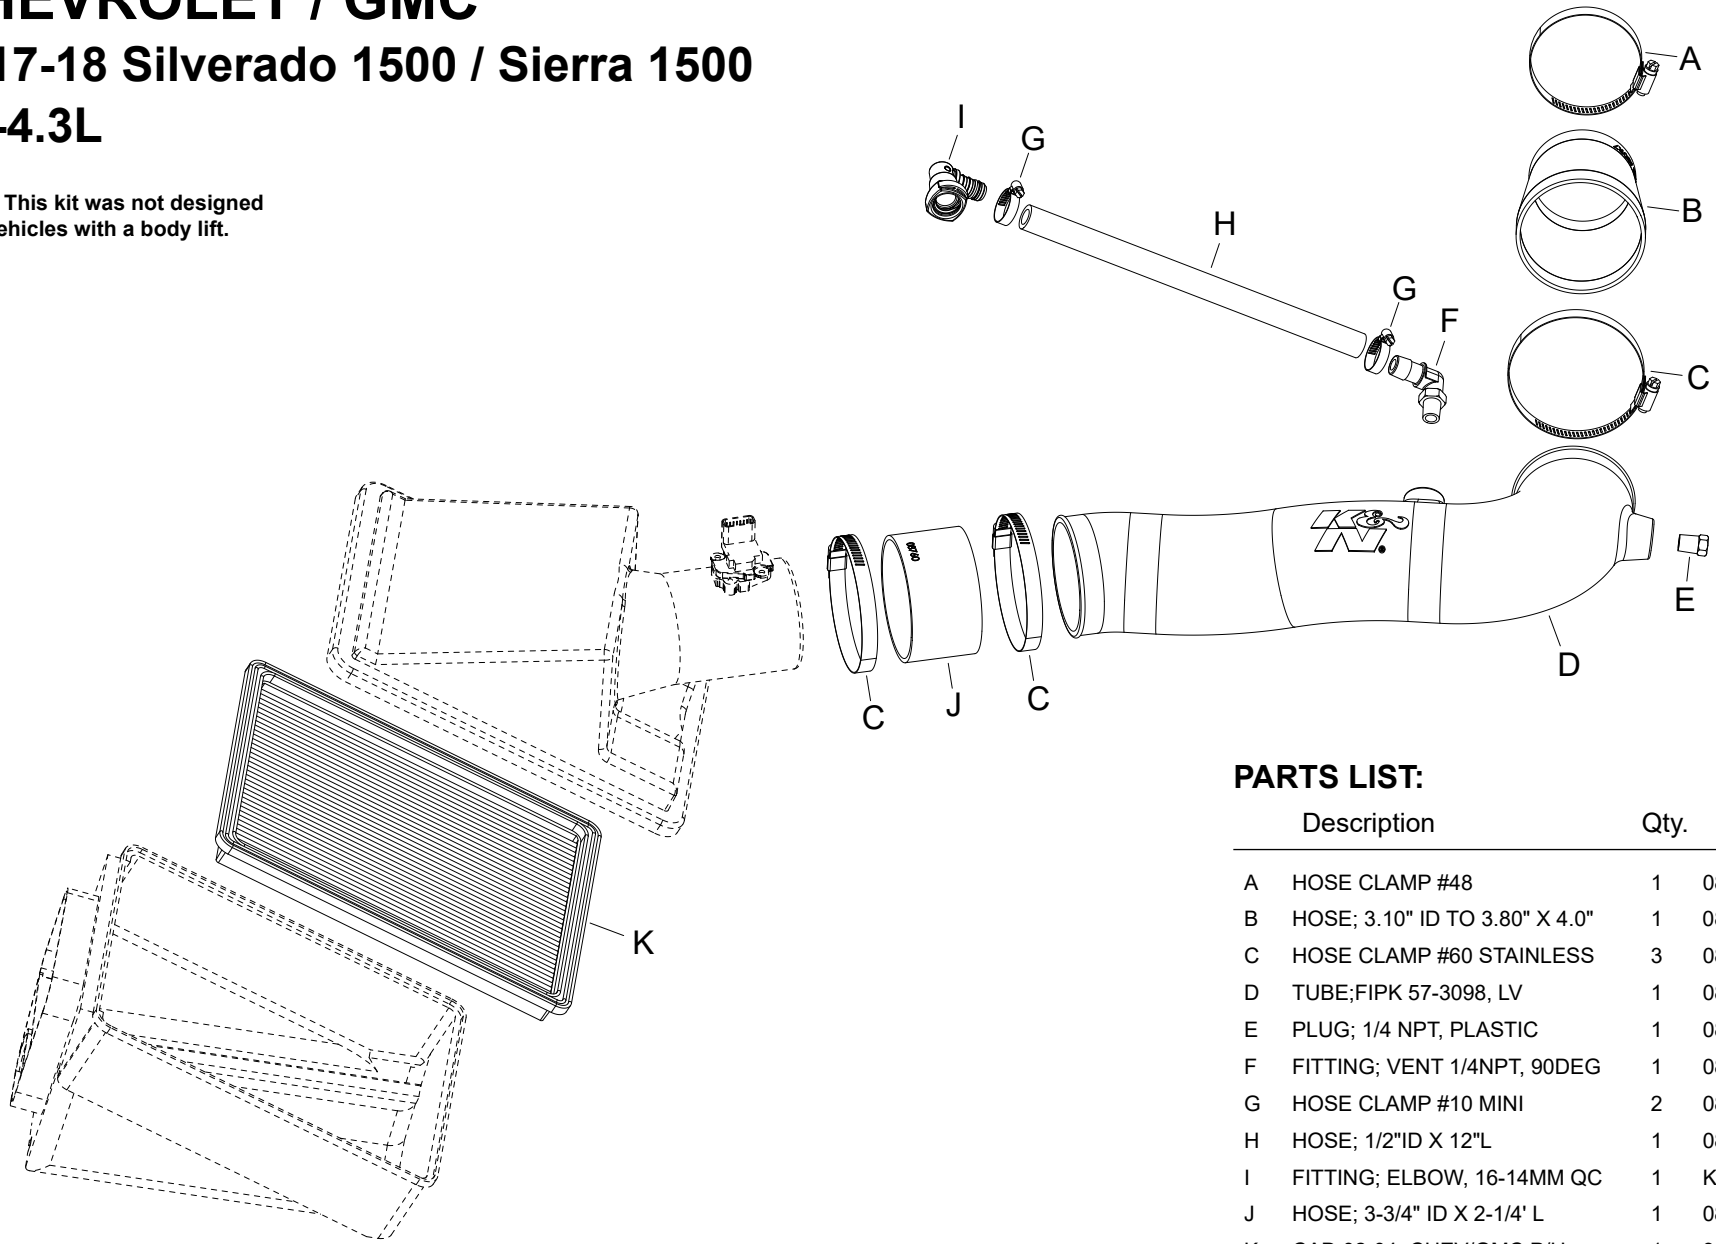

INTAKE SYSTEMS FOR VEHICLES LISTED ARE 50 STATE LEGAL. SEE KNFILTERS.COM FOR CARB STATUS ON EACH PART FOR A SPECIFIC VEHICLE.

57-3103
CHEVROLET / GMC
2017-18 Silverado 1500 / Sierra 1500
V6-4.3L

NOTE: This kit was not designed to fit vehicles with a body lift.

PARTS LIST:

	Description	Qty.	Part #
A	HOSE CLAMP #48	1	08601
B	HOSE; 3.10" ID TO 3.80" X 4.0"	1	084104
C	HOSE CLAMP #60 STAINLESS	3	08628
D	TUBE;FIPK 57-3098, LV	1	087348
E	PLUG; 1/4 NPT, PLASTIC	1	08032
F	FITTING; VENT 1/4NPT, 90DEG	1	08525
G	HOSE CLAMP #10 MINI	2	08411
H	HOSE; 1/2"ID X 12"L	1	087031
I	FITTING; ELBOW, 16-14MM QC	1	KITFITTING33
J	HOSE; 3-3/4" ID X 2-1/4' L	1	08760
K	CAD 02-04, CHEV/GMC P/U	1	33-2129