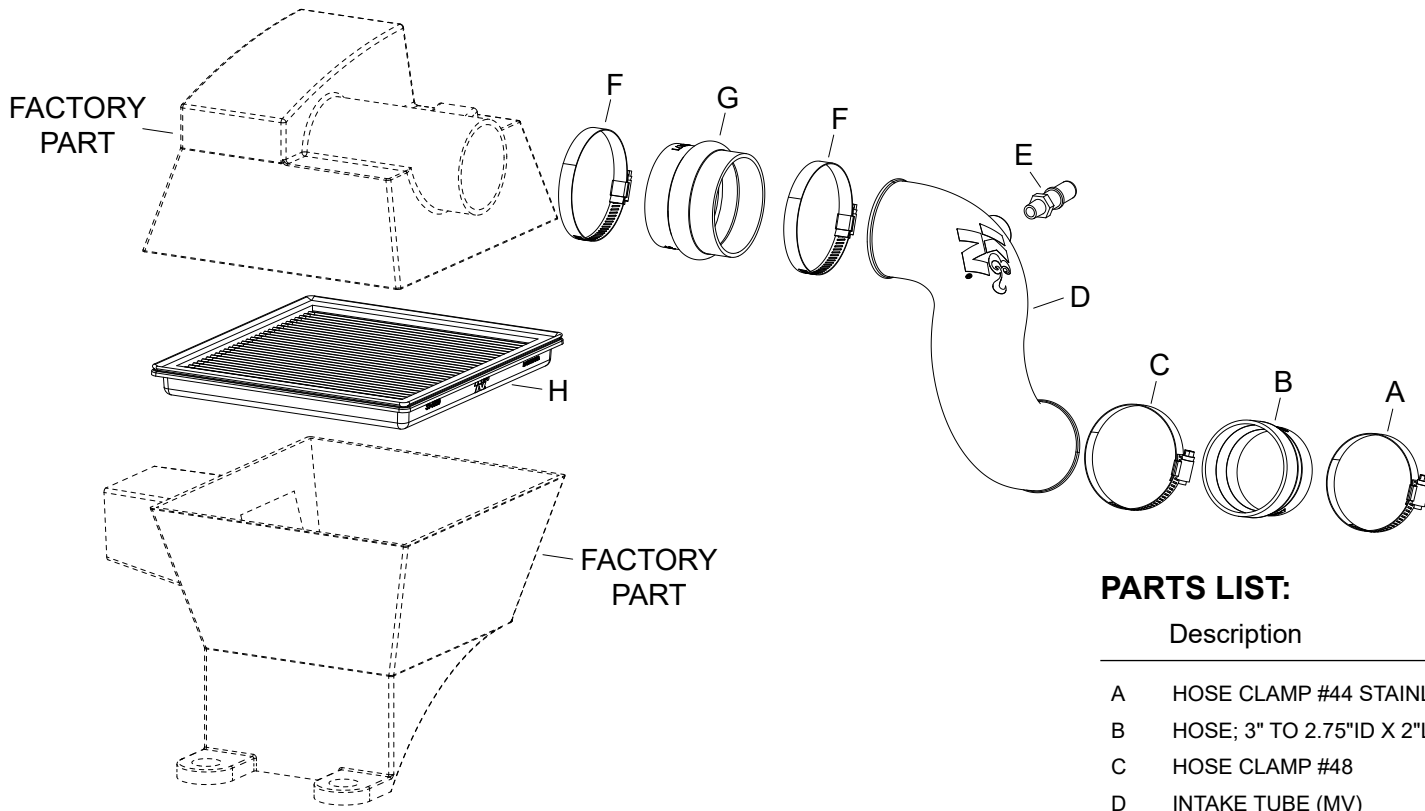

INTAKE SYSTEMS FOR VEHICLES LISTED ARE 50 STATE LEGAL. SEE KNFILTERS.COM FOR CARB STATUS ON EACH PART FOR A SPECIFIC VEHICLE.

57-3107
CHEVROLET / GMC
2017-20 Colorado / Canyon
L4-2.5L

NOTE: This kit was not designed to fit vehicles with a body lift.

PARTS LIST:

	Description	Qty.	Part #
A	HOSE CLAMP #44 STAINLESS	1	08560
B	HOSE; 3" TO 2.75"ID X 2"L	1	084036
C	HOSE CLAMP #48	1	08601
D	INTAKE TUBE (MV)	1	087387
E	VENT; 1/4 NPT QUICK	1	082628
F	HOSE CLAMP #52	2	08610
G	HOSE; HUMP 3.25"ID X 2-5/8"L	1	08171
H	FILTER	1	33-5030