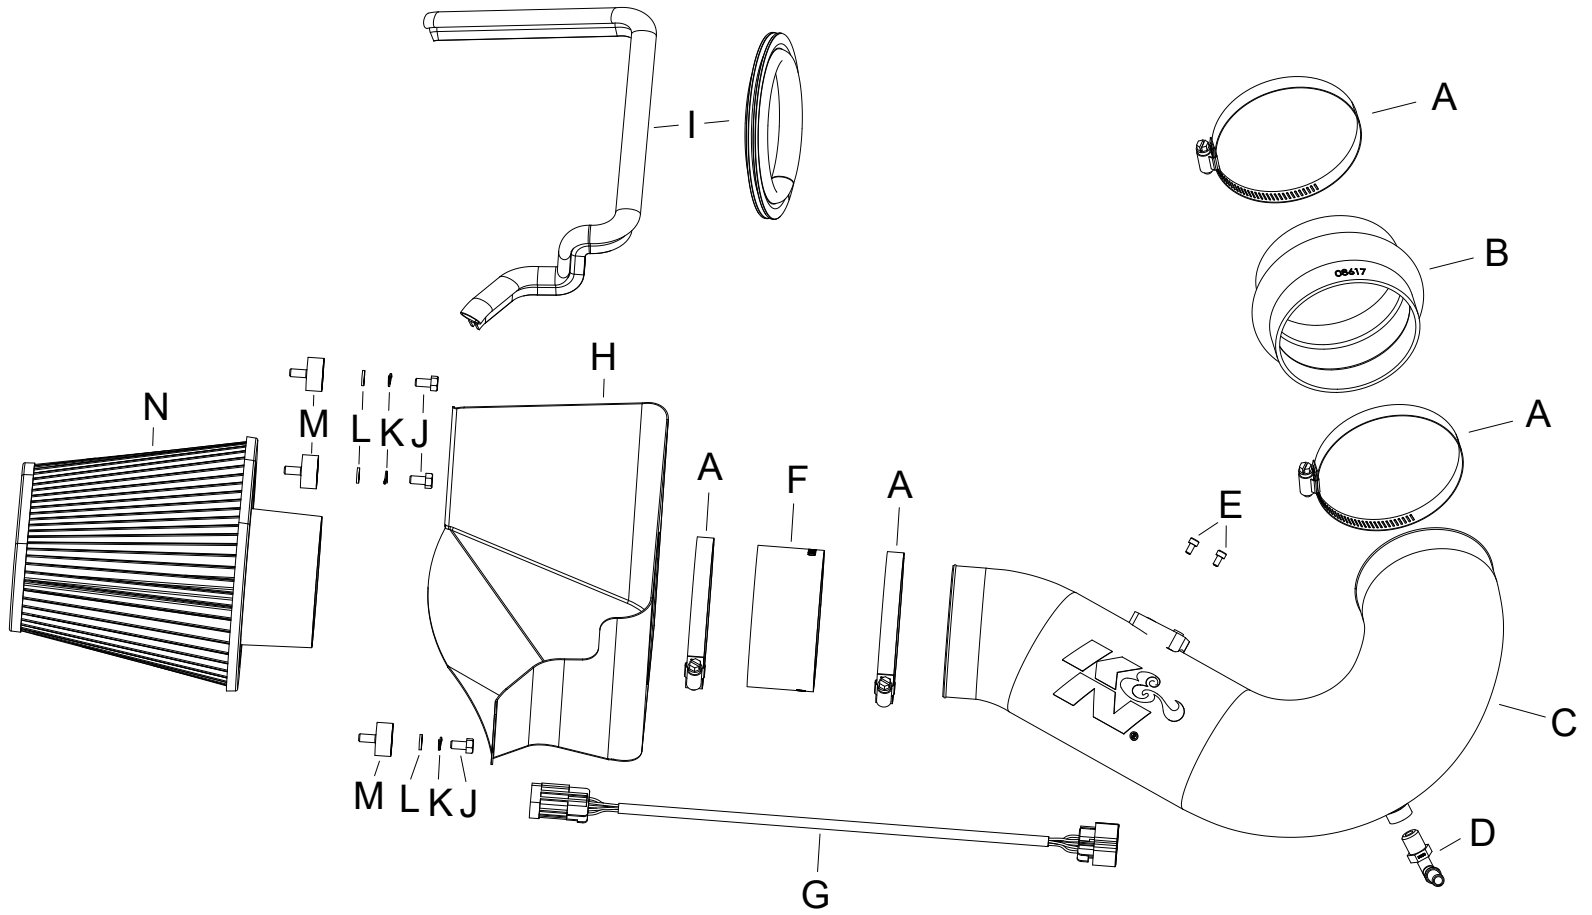

INTAKE SYSTEMS FOR VEHICLES LISTED ARE 50 STATE LEGAL. SEE KNFILTERS.COM FOR CARB STATUS ON EACH PART FOR A SPECIFIC VEHICLE.

**57-3111**  
**CHEVROLET**  
**2019 Corvette ZR1**  
**V8-6.2L Supercharged**

**TOOLS NEEDED:**

- ratchet
- extension
- 10mm socket
- t20 torx
- 10mm wrench
- phillips screw driver
- flat blade screw driver
- 4mm allen key
- pliers

**PARTS LIST:**

Description	Qty.	Part #	Description	Qty.	Part #	Description	Qty.	Part #
A HOSE CLAMP #64, BLACK ZINC	4	08645KA	F HOSE; 4"ID X 2"L REINFORCED	1	08761	K WASHER, M6 SPLIT LOCK ZINC	3	1-3025
B HOSE; HUMP 4"ID TO 4.19"ID	1	08633	G MAF EXTENSION HARNESS	1	21786	L WASHER; 6MM FLAT	3	08269
C TUBE; MO, CARBON	1	087431	H HEAT SHIELD; CARBON FIBER	1	073286	M STUD; RUBBER MNT, M/F, 1/2"L	3	070228
D VENT; 90°, 1/4NPT TO .375"	1	82632	I EDGE TRIM (35")	1	102471A	N AIR FILTER	1	RP-5285
E BOLT; M4 - .7 X 8MM, A/H CAP	2	07733	J BOLT; M6 X 1 X 12MM, HEX	3	07727			