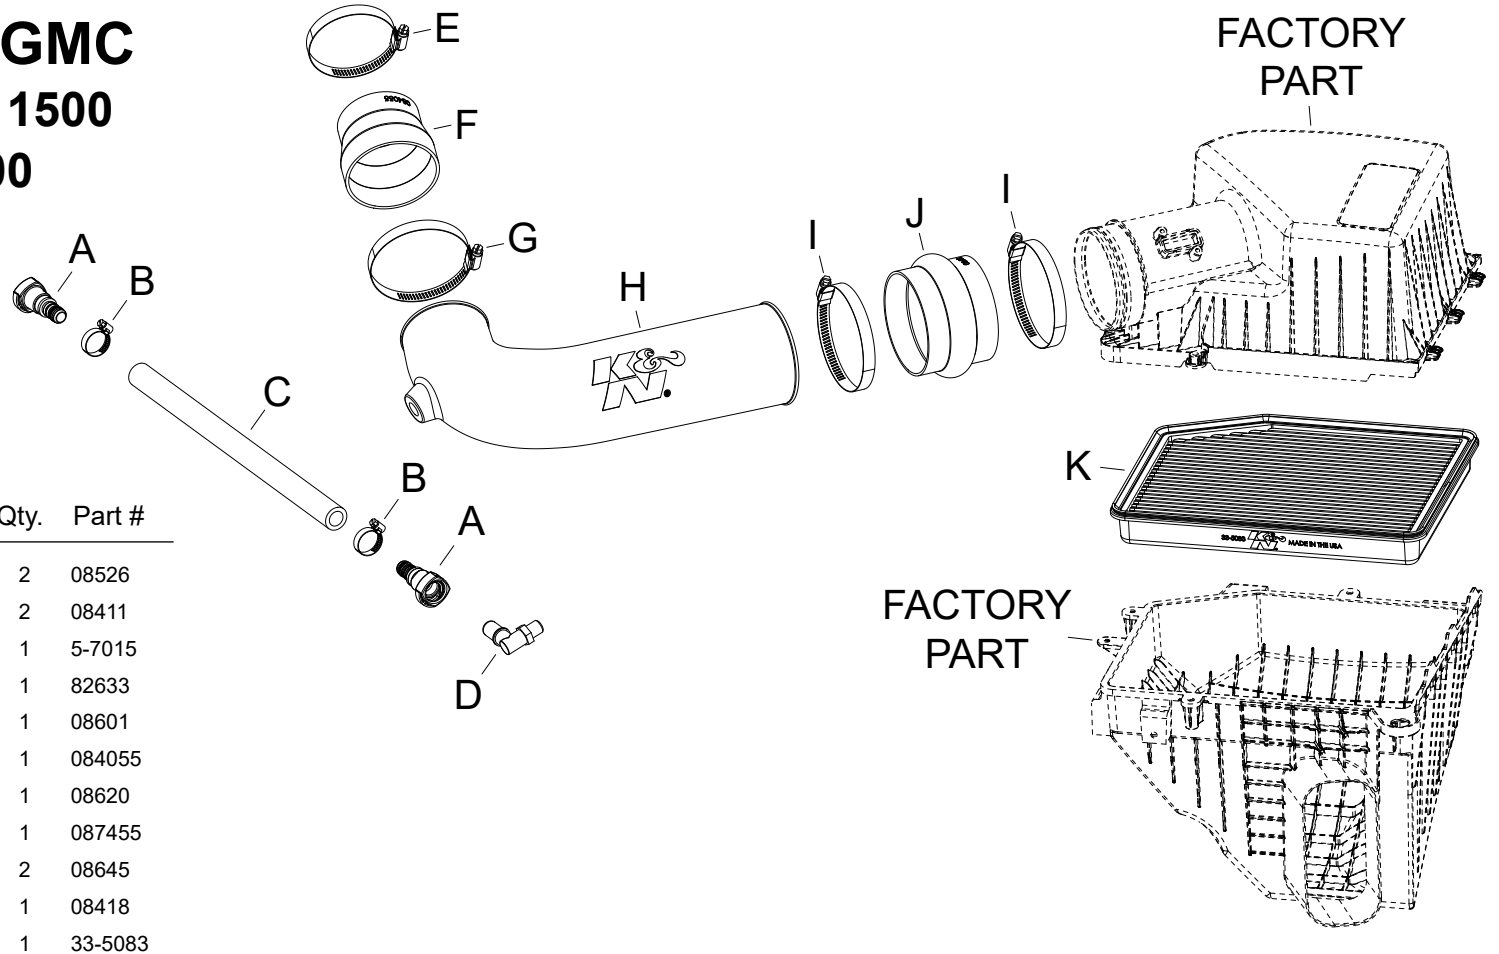

INTAKE SYSTEMS FOR VEHICLES LISTED ARE 50 STATE LEGAL. SEE KNFILTERS.COM FOR CARB STATUS ON EACH PART FOR A SPECIFIC VEHICLE.

57-3116
CHEVROLET / GMC
2019-20 Silverado 1500
2019-20 Sierra 1500
V6-4.

PARTS LIST:

Description	Qty.	Part #
A VENT; STRT QUICK DISC.	2	08526
B HOSE CLAMP; #10 MINI	2	08411
C HOSE; 5/8"ID X 15"L	1	5-7015
D VENT; 90"D, 1/4"NPT, TO .600"	1	82633
E HOSE CLAMP #48	1	08601
F HOSE; 3.5" TO 3"ID X 3"L	1	084055
G HOSE CLAMP; #56	1	08620
H TUBE; NM	1	087455
I HOSE CLAMP; #64, STAINLESS	2	08645
J HOSE; HUMP 4"ID X 3"L	1	08418
K AIR FILTER	1	33-5083