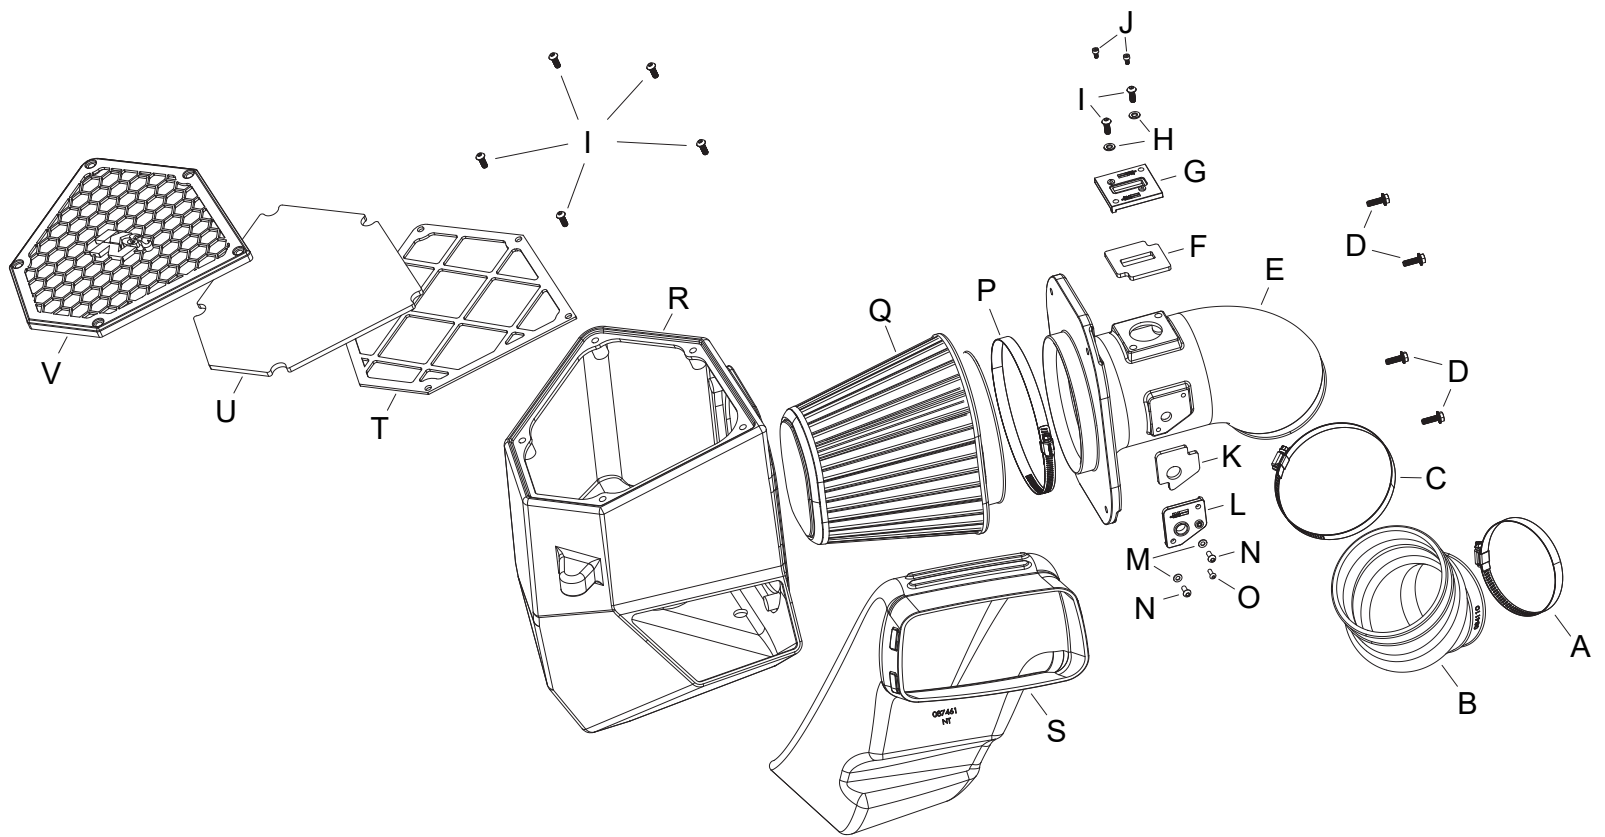

## HIGH-FLOW INTAKE KITS

NOT LEGAL FOR SALE OR USE ON ANY POLLUTION CONTROLLED MOTOR VEHICLE IN CALIFORNIA OR STATES ADOPTING CALIFORNIA EMISSION PROCEDURES.  
See knfilters.com for CARB status on each part for a specific vehicle

### INSTALLATION INSTRUCTIONS

**63-1584**  
**RAM**  
**2019-21 2500/3500**  
**V8-6.7L Turbo Diesel**

**PARTS LIST:**

Description	Qty.	Part #	Description	Qty.	Part #	Description	Qty.	Part #
A	1	08645	H	2	08269	O	1	07726
B	1	084110	I	7	07730	P	1	08697
C	1	08685	J	2	07733	Q	1	RU-5292
D	4	1-2038	K	1	09771	R	1	087462
E	1	087322	L	1	088021	S	1	087461
F	1	09069	M	2	08212	T	1	088073
G	1	21515-1	N	2	07734	U	1	971970
						V	1	088072