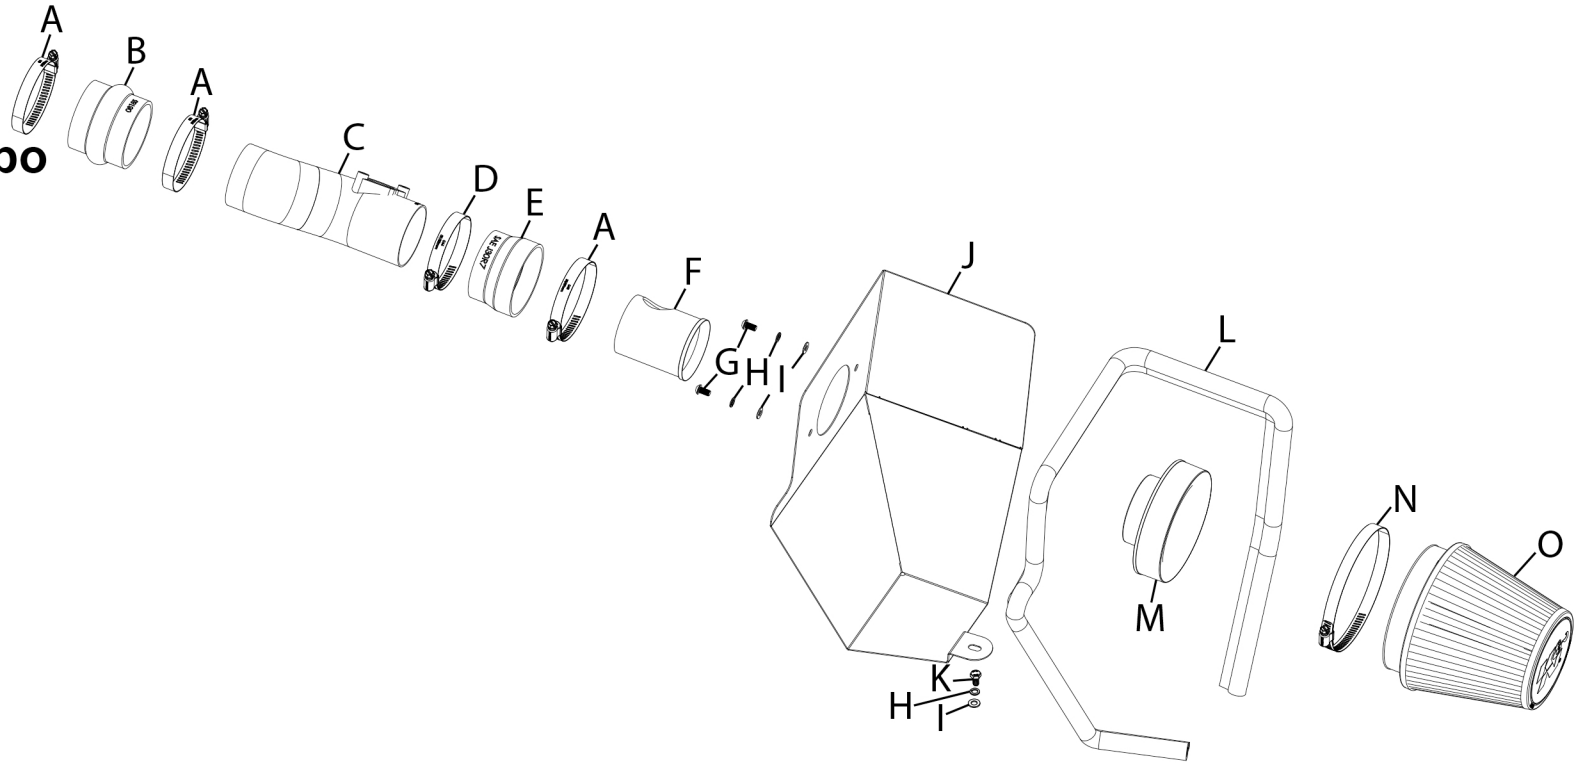

### L4-1.5L

#### PARTS LIST:

Description	Qty.	Part #	Description	Qty.	Part #	Description	Qty.	Part #
A HOSE CLAMP; #40	3	08554	F VENTURI; 2.59"OD X 2.37"ID	1	9-0381	K BOLT; M6-1 X 16MM	1	07812
B HOSE; HUMP 2.75"ID X 2.5"L	1	08185	G BOLT; M6-1 X 12MM	2	07794	L EDGE TRIM; 48"L	1	102485A
C INTAKE TUBE	1	25880C	H WASHER; M6 SPLIT LOCK	3	1-3025	M ADAPTER; FILTER, 3"OD	1	21569
D HOSE CLAMP; #48	1	08601	I WASHER; 6MM FLAT	3	08269	N HOSE CLAMP; #88	1	KITHS88
E HOSE; 3" TO 2.75"ID X 2"L	1	084036	J HEAT SHIELD	1	074554	O AIR FITLER	1	RU-5147