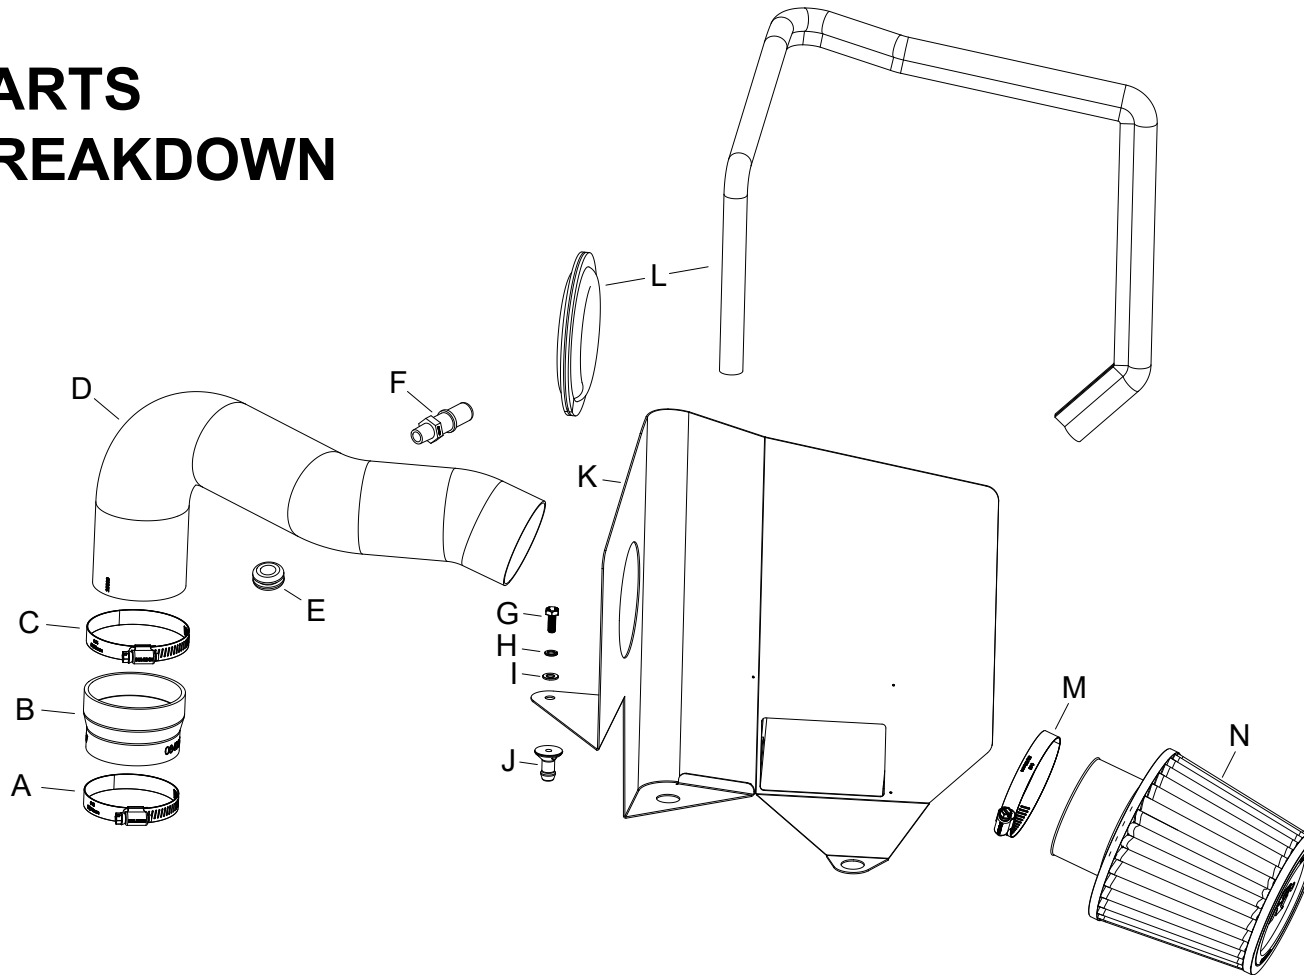

77-1577KS
JEEP
2019-20 Cherokee
L4-2.4L

PARTS BREAKDOWN

PARTS LIST:

Description	Qty.	Part #	Description	Qty.	Part #	Description	Qty.	Part #
A HOSE CLAMP; #40	1	08554	F VENT; 1/4 NPT QUICK	1	082628	K HEAT SHIELD; MILD	1	07371
B HOSE; 3" TO 2.75"ID X 2"L	1	084036	G BOLT; M6 X 1 X 12MM, SS	1	07727	L EDGE TRIM; 3/4" BULB, TOP	1	102485A
C HOSE CLAMP; #44	1	08577	H WASHER; M6 SPLIT LOCK ZINC	1	1-3025	M HOSE CLAMP; #52	1	08610
D TUBE; 3"OD X 18"L, AL, SILVER	1	25833S	I WASHER; 6MM FLAT, SS	1	08269	N 3"FLG, 6"B, 5"T, 5-9/16"H	1	RU-4990
E GROMMET; 1"OD, 1/2"ID	1	08064	J MOUNT, PLASTIC AIRBOX	1	8-186-1			