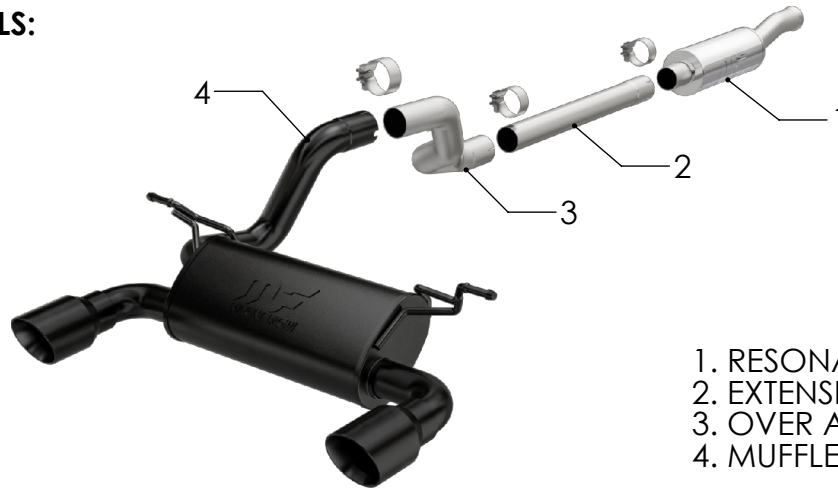

2018 JEEP WRANGLER JL 3.6L PART NO. 19417

BILL OF MATERIALS:

- 1. RESONATOR ASSEMBLY
- 2. EXTENSION PIPE
- 3. OVER AXLE ASSEMBLY
- 4. MUFFLER ASSEMBLY

HARDWARE KIT:

- 1. [3] 2.50" Band Clamp