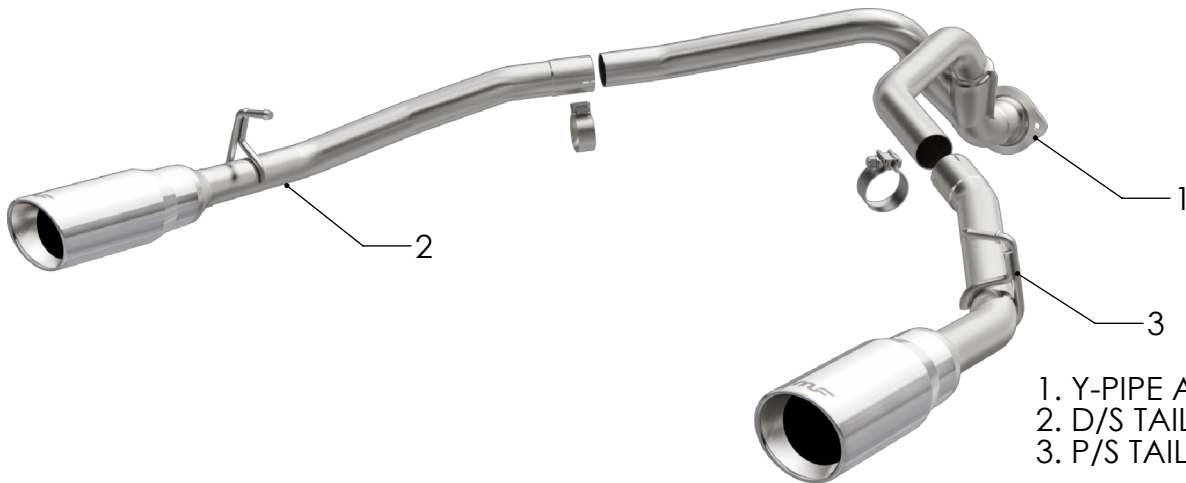

2020 RAM 1500 3.0L

PART NO. 19508

BILL OF MATERIALS:

- 1. Y-PIPE ASSY.
- 2. D/S TAIL PIPE ASSY.
- 3. P/S TAIL PIPE ASSY.

HARDWARE KIT:

- 1. [2] 2.50" Torca Clamp