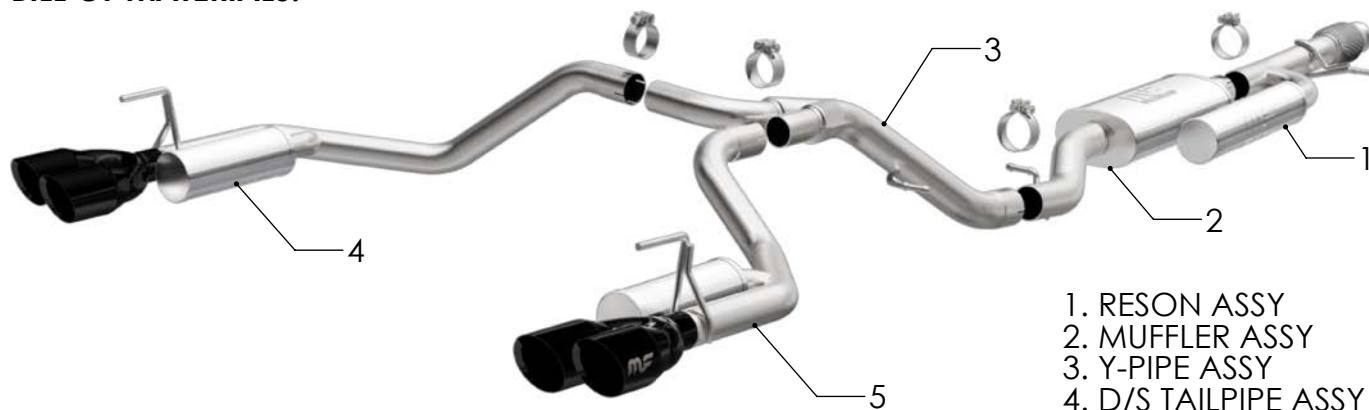

CHEVROLET TAHOE PREMIER 5.3L PART NO. 19541

BILL OF MATERIALS:

- 1. RESON ASSY
- 2. MUFFLER ASSY
- 3. Y-PIPE ASSY
- 4. D/S TAILPIPE ASSY
- 5. P/S TAILPIPE ASSY

HARDWARE KIT:

- 1. [2] 3.00" Clamp
- 2. [2] 2.50" Clamp