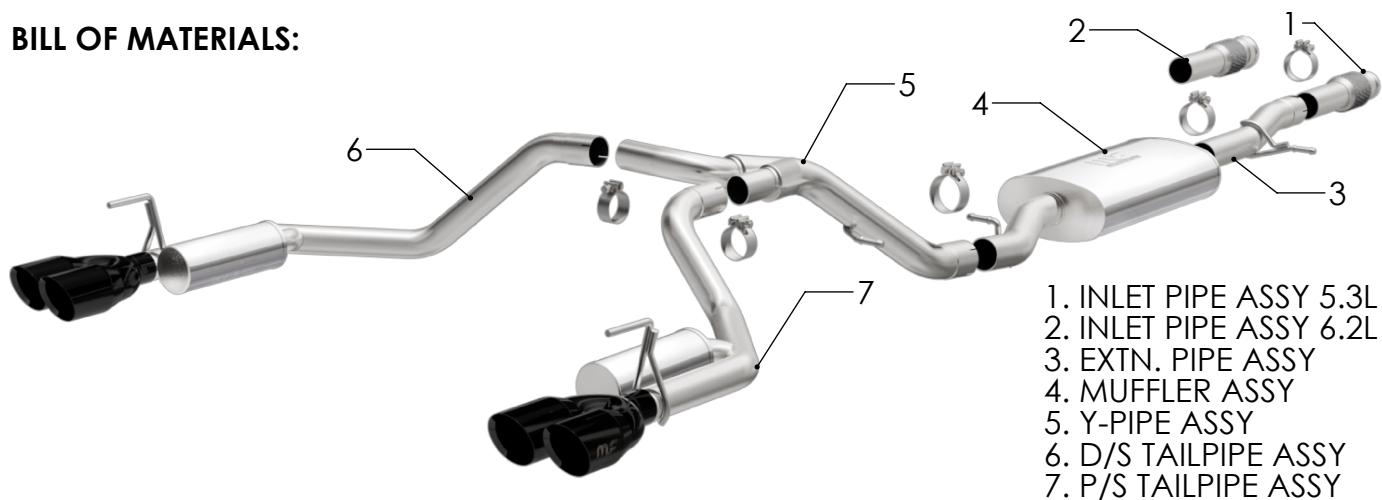

SYSTEM STREET CAT-BACK 5.3L/6.2L

PART NO. 19543

**BILL OF MATERIALS:**

1. INLET PIPE ASSY 5.3L
2. INLET PIPE ASSY 6.2L
3. EXTN. PIPE ASSY
4. MUFFLER ASSY
5. Y-PIPE ASSY
6. D/S TAILPIPE ASSY
7. P/S TAILPIPE ASSY

**HARDWARE KIT:**

1. [3] 3.00" Clamp
2. [2] 2.50" Clamp