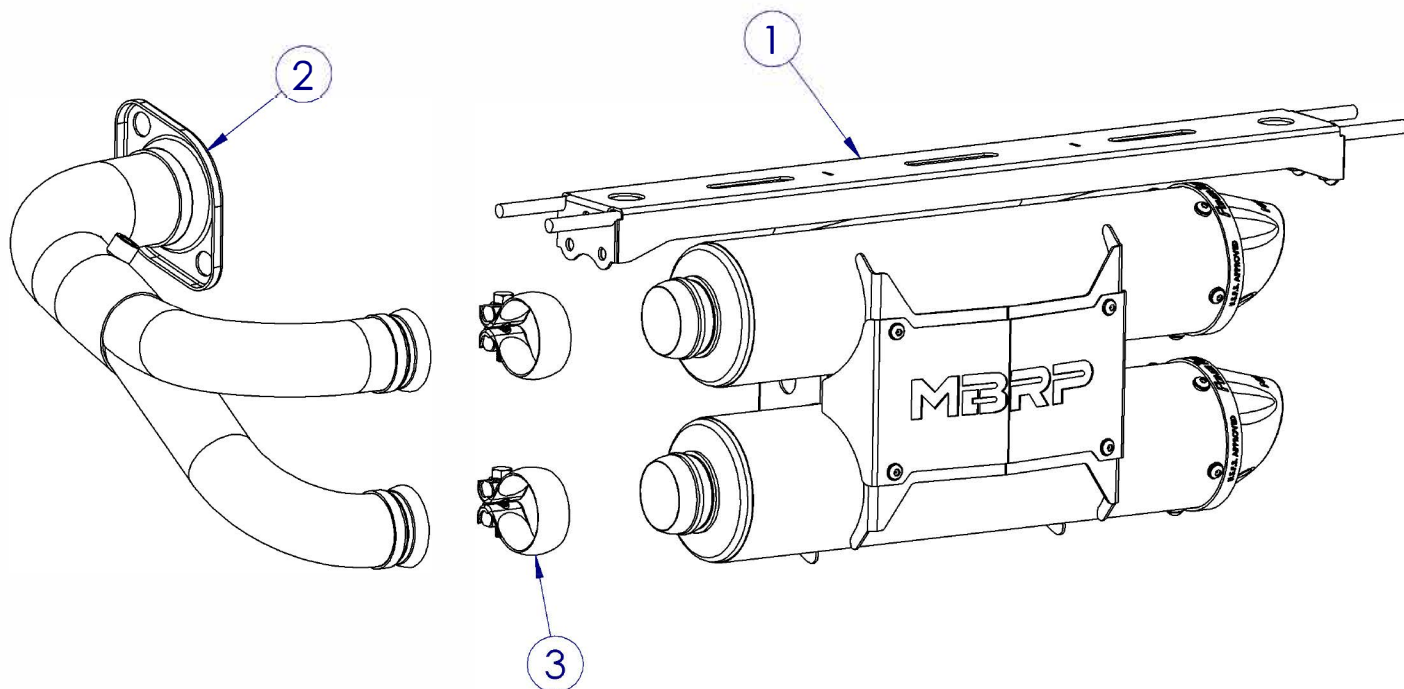

AT-9110PT

DUAL SLIP-ON MUFFLER ASSEMBLY
2019-2020 HONDA TALON 1000

ITEM NO.	DESCRIPTION	QTY.
1	MUFFLER ASSEMBLY	1
2	INLET PIPE	1
3	INLET CLAMP	2