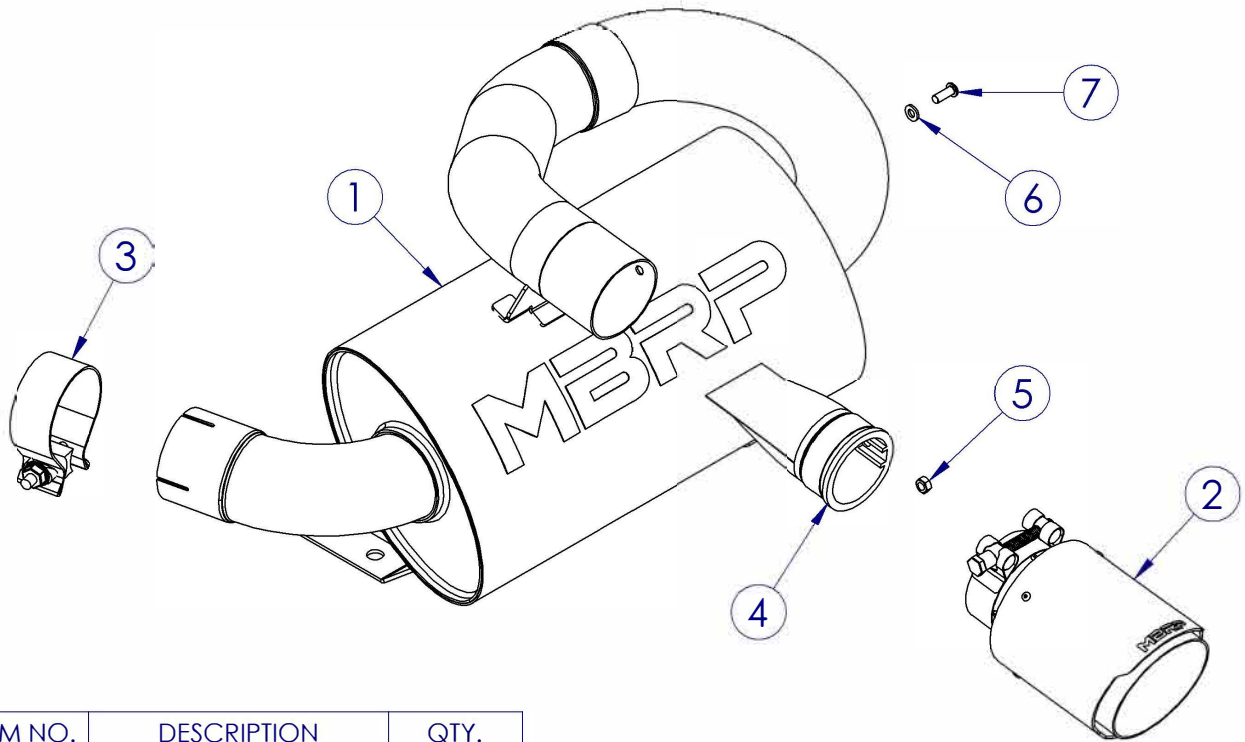

AT-9211PT

EXHAUST ASSEMBLY, SLIP-ON, CENTER EXIT
CAN-AM MAVERICK SPORT

ITEM NO.	DESCRIPTION	QTY.
1	MUFFLER ASSEMBLY	1
2	TIP	1
3	2.5" CLAMP	1
4	SPARK ARRESTOR	1
5	NUT	1
6	LOCK WASHER	1
7	SCREW	1

ITEMS 4, 5, 6, & 7 ARE PRE-ASSEMBLED TO MUFFLER