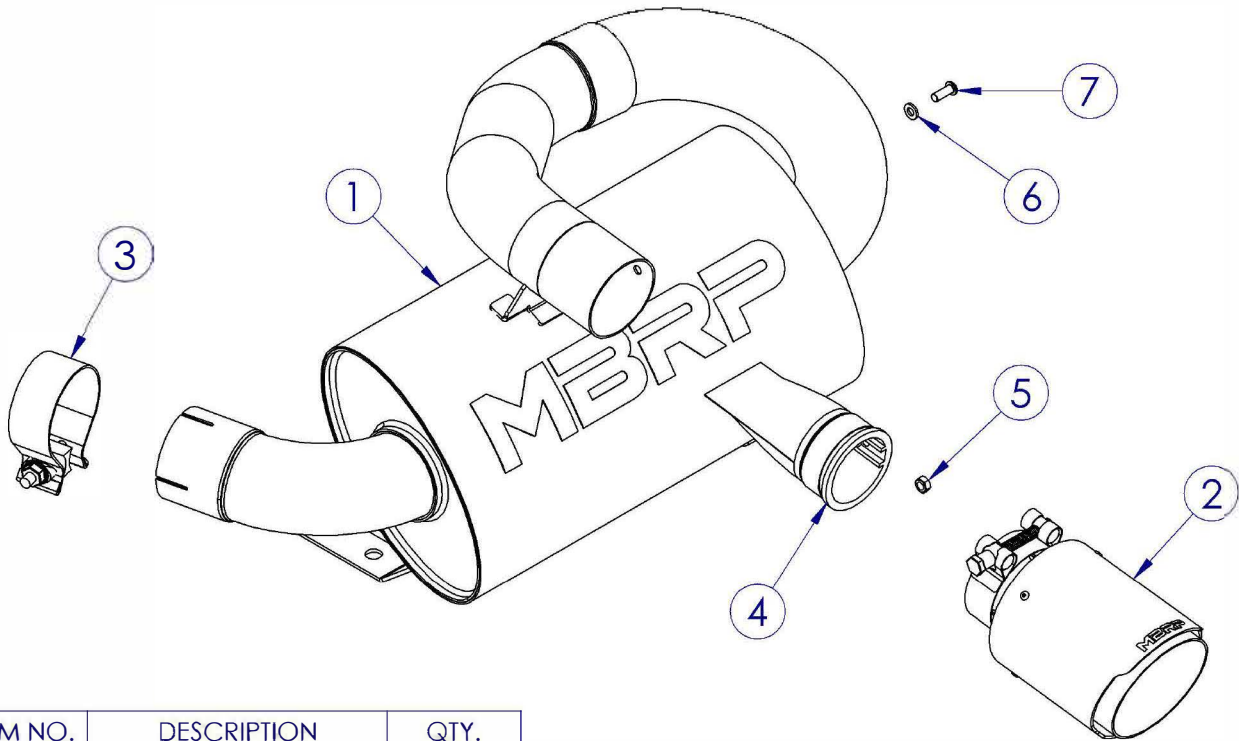

# AT-9211 SP

EXHAUST ASSEMBLY, SLIP-ON, CENTER EXIT  
CAN-AM MAVERICK SPORT

ITEM NO.	DESCRIPTION	QTY.
1	MUFFLER ASSEMBLY	1
2	TIP	1
3	2.5" CLAMP	1
4	SPARK ARRESTOR	1
5	NUT	1
6	LOCK WASHER	1
7	SCREW	1

ITEMS 4, 5, 6, & 7 ARE PRE-ASSEMBLED TO MUFFLER