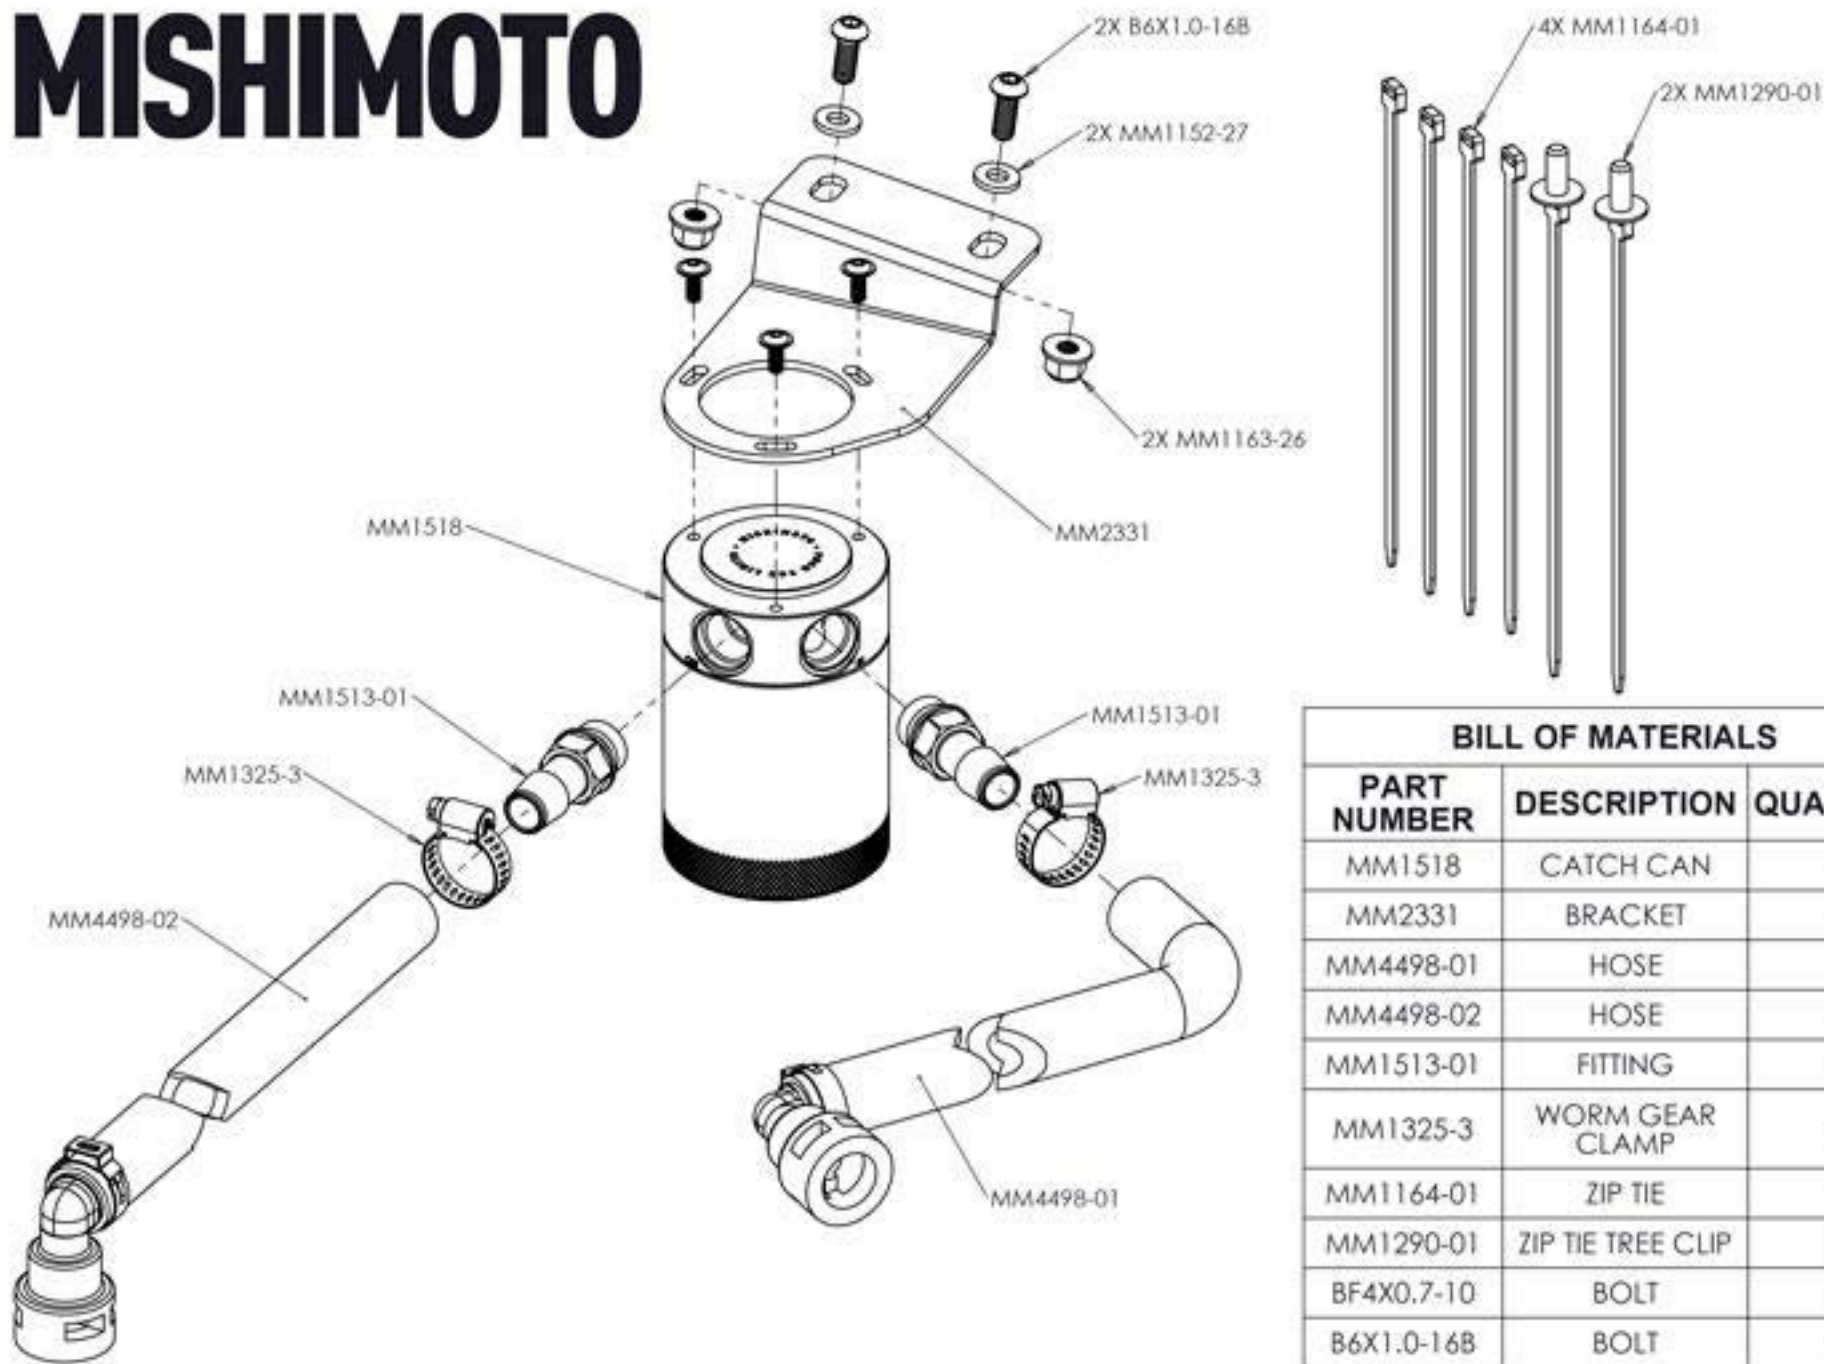

# MISHIMOTO

## BILL OF MATERIALS

PART NUMBER	DESCRIPTION	QUANTITY
MM1518	CATCH CAN	1
MM2331	BRACKET	1
MM4498-01	HOSE	1
MM4498-02	HOSE	1
MM1513-01	FITTING	2
MM1325-3	WORM GEAR CLAMP	2
MM1164-01	ZIP TIE	4
MM1290-01	ZIP TIE TREE CLIP	2
BF4X0.7-10	BOLT	3
B6X1.0-16B	BOLT	2
MM1152-27	WASHER	2
MM1163-26	LOCKING NUT	2