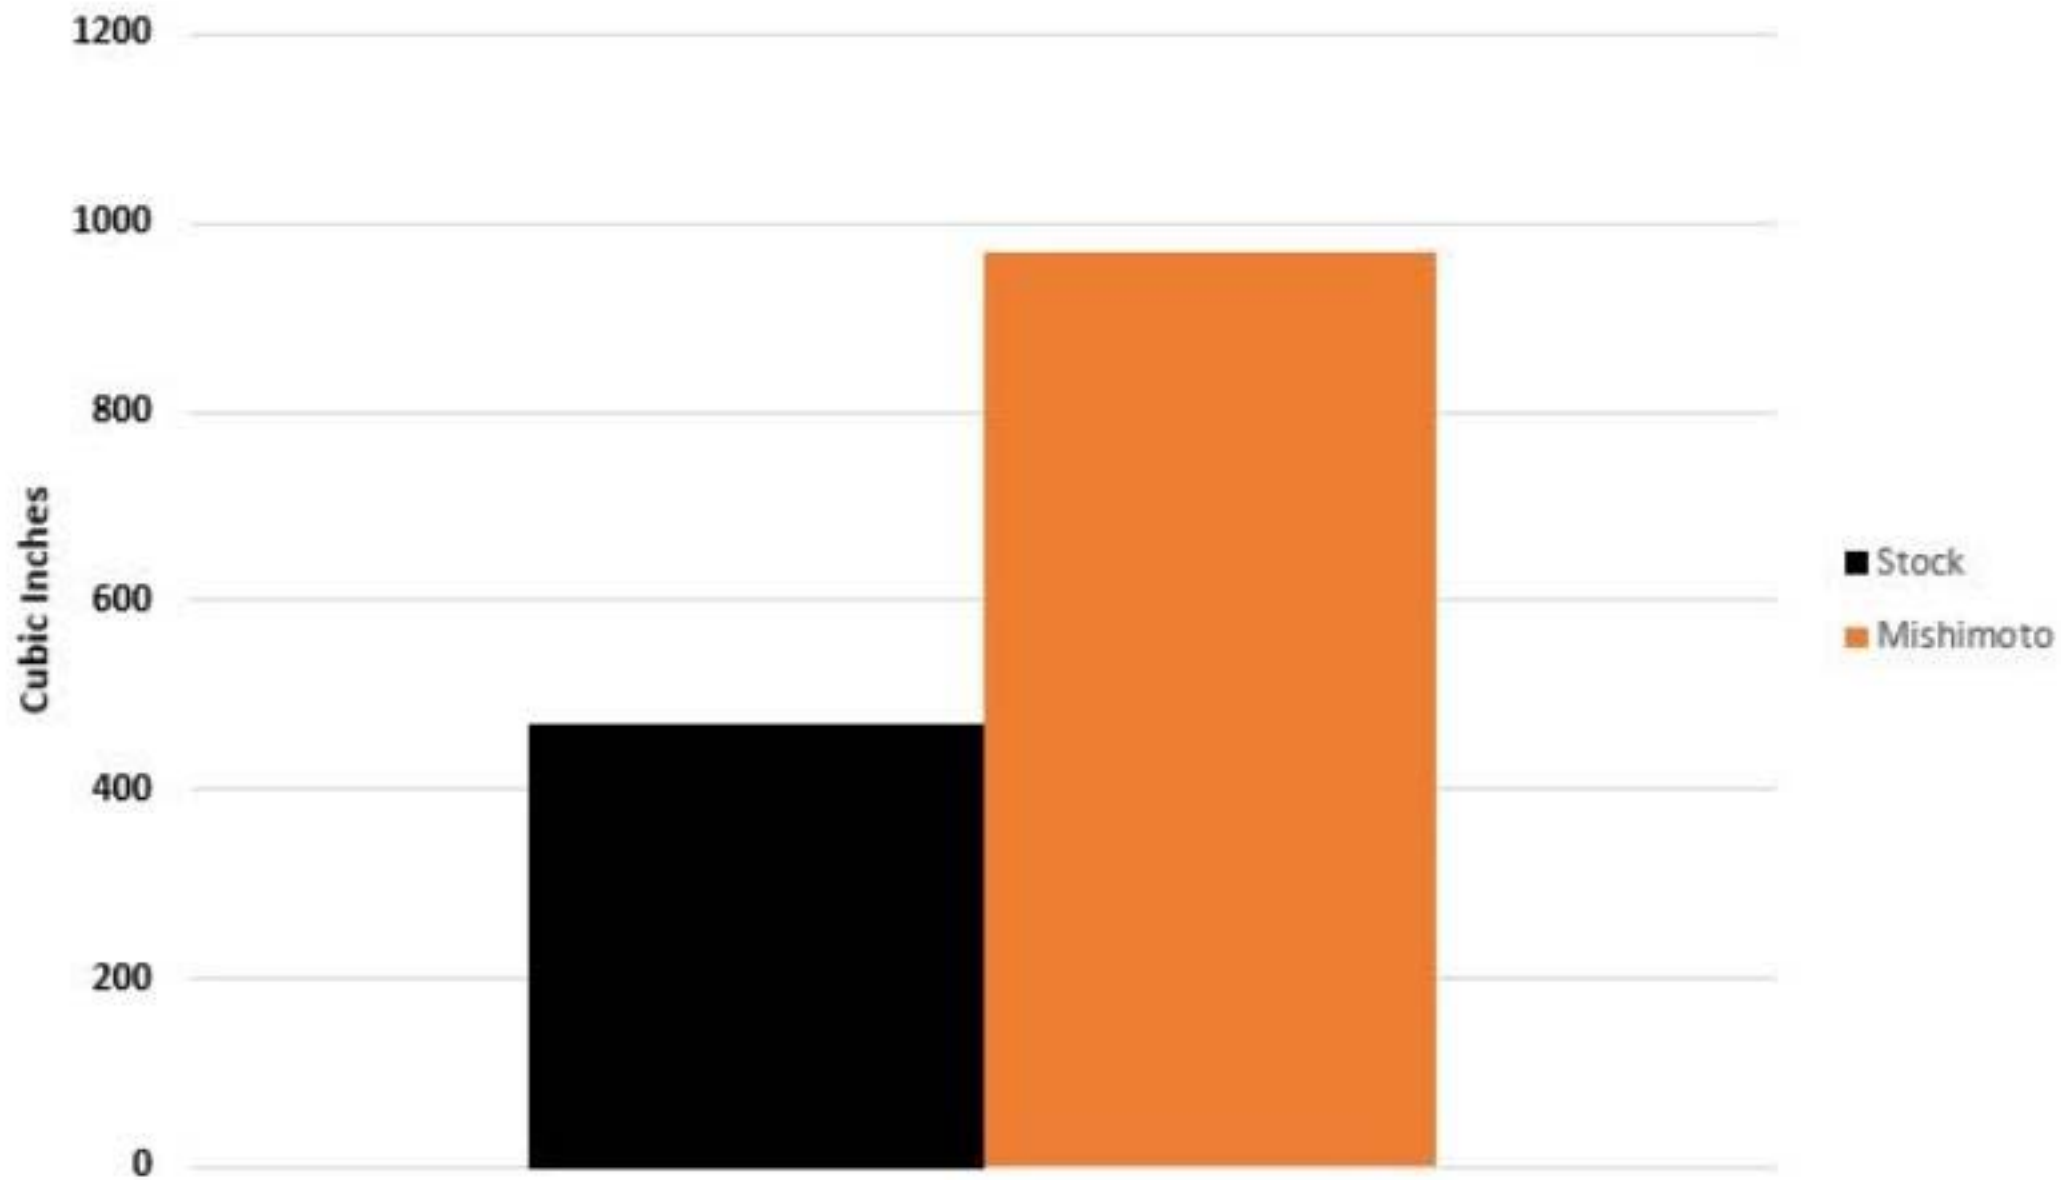

Core Volume

Fluid Capacity