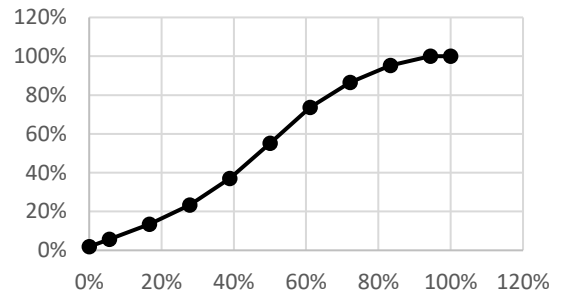

Flow Characteristics

Max. Flow	383.9 CFM/10.87m ³ /min @1psidP
Flow Linearity	-8.8% of full lift (BFSL)

Flow Linearity

Order Data

TS-0565-1212	PSG50V Vacuum Pneumatic Straight Gate 6psi Black
Ts-0565-1762	PSG50 Pneumatic Straight Gate 6psi Black