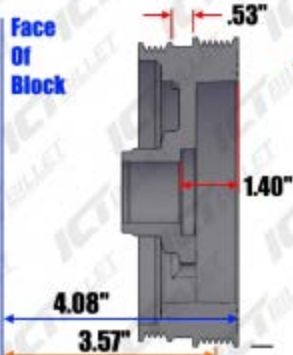

# LS Crank Spacing Guide

Part #'s Ending In  
**-1**  
Corvette/CTS-V/SS/G8

Part #'s Ending In  
**-2**  
98-02 Camaro/GTO

Part #'s Ending In  
**-3**  
Truck/SUV/2010-Up Camaro