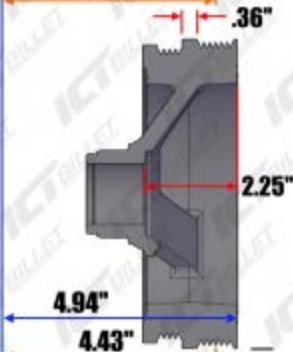

# LS Crank Spacing Guide

Part #'s Ending In  
**-1**  
Corvette/CTS-V/SS/G8

Part #'s Ending In  
**-2**  
98-02 Camaro/GTO

Part #'s Ending In  
**-3**  
Truck/SUV/2010-Up Camaro