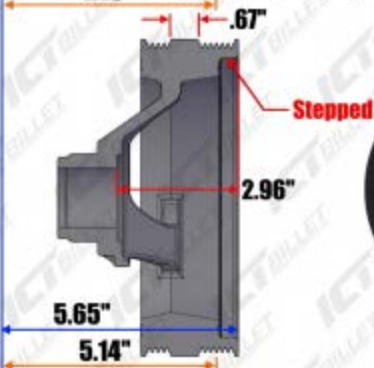

# LS Crank Spacing Guide

Part #'s Ending In  
**-1**  
Corvette/CTS-V/SS/G8

Part #'s Ending In  
**-2**  
98-02 Camaro/GTO

Part #'s Ending In  
**-3**  
Truck/SUV/2010-Up Camaro